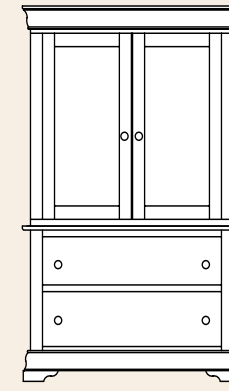

E

G

All pieces shown in Cherry
with 107 Washington finish
Hardware: K6060DBN

Bordeaux Individual Pieces

Height of High Headboard is 62"

Sleigh Bed

- #92114 King 83W
- #92114cal
California King 79W
- #92113 Queen 67W
- #92112 Full 61W
- #92111 Twin 45W

Sleigh Bed with High Headboard

- #92110 King 83W
- #92110cal
California King 79W
- #92109 Queen 67W
- #92108 Full 61W
- #92107 Twin 45W

Side Rail Drawer Unit
available on all beds

Footboard Drawer Unit
available on all beds

1 Piece Armoire
• #92010 24Dx41Wx76H

1 Piece Armoire
• #92033 23Dx42Wx67H
• #92034 24Dx48Wx67H

2 Piece Armoire
• #92031 23Dx42Wx80H
• #92032 23Dx48Wx80H

2 Piece Media Armoire
• #92082 23Dx42Wx72H

2 Drawer Nightstand
• #92007 15Dx28Wx27H