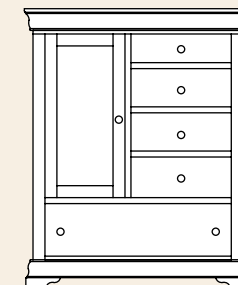

Dresser

- #92020 20Dx42Wx38H
- #92018 20Dx52Wx38H
- #92029 20Dx62Wx38H

Vanity Dresser

- #92017 19Dx50Wx29H

Blanket Chest

- #92047 20Dx50Wx23H

Media Chest
• #92080 19Dx44Wx38H

Bedside Chest
• #92016 17Dx36Wx36H

Door Chest
• #92036 22Dx48Wx56H

Chifferobe
• #92035 24Dx48Wx67H

Chifferobe

- #92009 24Dx72Wx66H

Mule Chest

- #92038 23Dx63Wx84H

Storage Tower

- #92011 18Dx28Wx59H