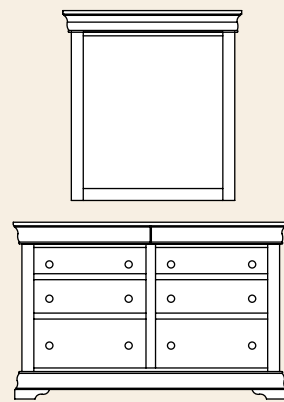

Jewelry Armoire
• #92081 17Dx24Wx49H

3 Bedside Steps
• #92045 23Dx23Wx23H

Rounded Mirror

- #92015 36Wx41H

Square Mirror

- #92006 36Wx41H
- #92022 48Wx41H

Dresser

- #92037 20Dx62Wx45H
- #92023 20Dx72Wx45H
- #92005 20Dx69Wx38H

Dresser

- #92020 20Dx42Wx38H
- #92018 20Dx52Wx38H
- #92029 20Dx62Wx38H

Vanity Dresser

- #92017 19Dx50Wx29H

Blanket Chest

- #92047 20Dx50Wx23H

Media Chest
• #92080 19Dx44Wx38H

Bedside Chest
• #92016 17Dx36Wx36H