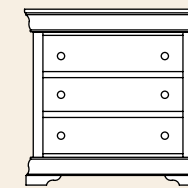

Dresser

- #92020 20Dx42Wx38H
- #92018 20Dx52Wx38H
- #92029 20Dx62Wx38H

Vanity Dresser

- #92017 19Dx50Wx29H

Blanket Chest

- #92047 20Dx50Wx23H

Media Chest
• #92080 19Dx44Wx38H

Bedside Chest
• #92016 17Dx36Wx36H

Door Chest
• #92036 22Dx48Wx56H

Chifferobe
• #92035 24Dx48Wx67H

Chifferobe

- #92009 24Dx72Wx66H

Mule Chest

- #92038 23Dx63Wx84H

Storage Tower

- #92011 18Dx28Wx59H