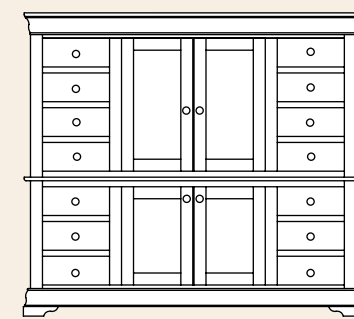

Dresser

- #92020 20Dx42Wx38H
- #92018 20Dx52Wx38H
- #92029 20Dx62Wx38H

Vanity Dresser

- #92017 19Dx50Wx29H

Blanket Chest

- #92047 20Dx50Wx23H

Media Chest
• #92080 19Dx44Wx38H

Bedside Chest
• #92016 17Dx36Wx36H

Door Chest
• #92036 22Dx48Wx56H

Chifferobe
• #92035 24Dx48Wx67H

Chifferobe

- #92009 24Dx72Wx66H

Mule Chest

- #92038 23Dx63Wx84H

Storage Tower

- #92011 18Dx28Wx59H