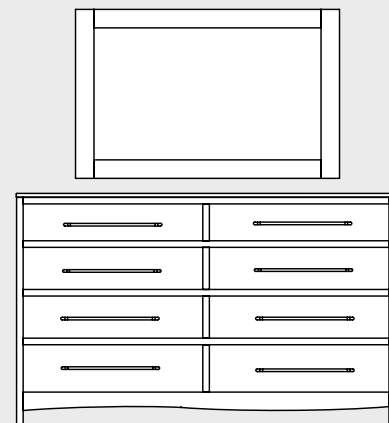

Mirror for High Dresser
• #61012 . . . . . 50Wx32H

High Dresser
• #61003 . . . 22Dx72Wx44H
• #61004 . . . 22Dx62Wx44H
• #61005 . . . 18Dx52Wx44H