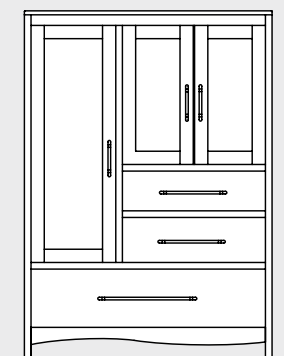

Chifferobe
• #61060 . . . 22Dx48Wx64H