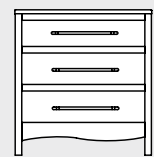

3 Drawer Nightstand
• #61040 . . . 18Dx26Wx28H