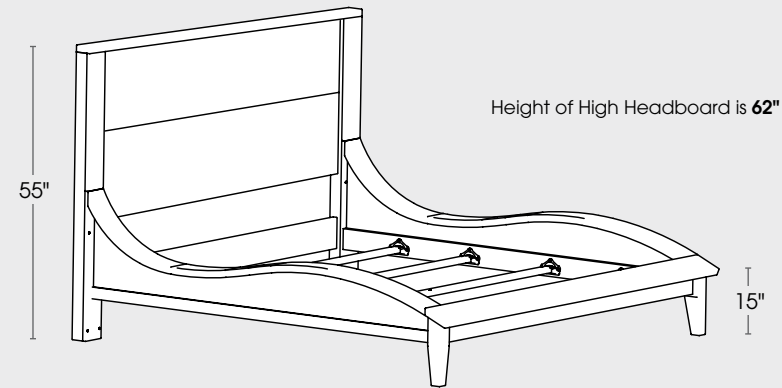

Coronado Individual Pieces

1. **Bed**
2. #61100 King 87W
   - #61100cal
     California King 83W
   - #61101 Queen 71W
   - #61102 Full 66W
   - #61103 Twin 50W

1. **Bed
   with 62" High Headboard**
2. #61104 King 87W
   - #61104cal
     California King 83W
   - #61105 Queen 71W
   - #61106 Full 66W
   - #61107 Twin 50W

*Under bed storage
is not available on
Coronado beds*