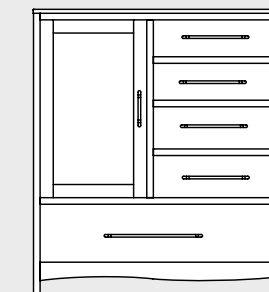

Door Chest
• #61050 . . . 22Dx48Wx55H