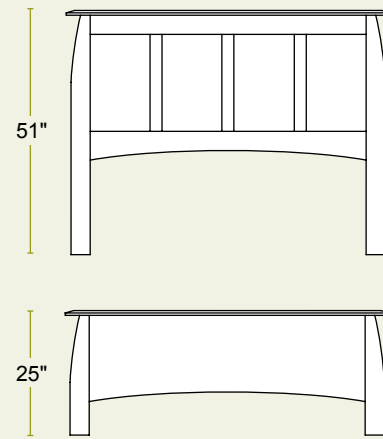

Bed
with Low Footboard

- #64100 King 84W
- #64100cal
  California King 80W
- #64101 Queen 68W
- #64102 Full 62W
- #64103 Twin 47W