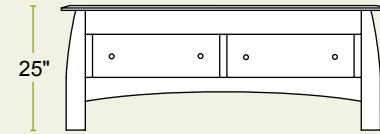

Drawer Unit Footboard
available on all beds