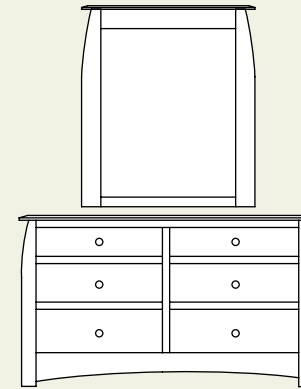

Center Mirror
• #64011 . . . . . 36Wx42H

Dresser

- #64000 . . . . . 22Dx72Wx36H
- #64001 . . . . . 22Dx62Wx36H
- #64002 . . . . . 18Dx52Wx36H