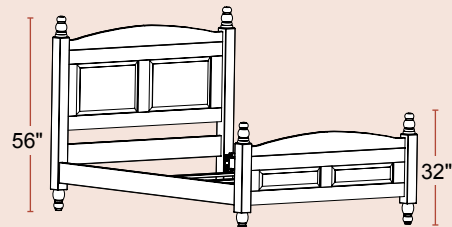

Arch Panel Bed
56" HB / 32" FB

- #48100 King 81W
- #48100cal
  California King 77W
- #48101 Queen 65W
- #48102 Full 59W
- #48103 Twin 44W