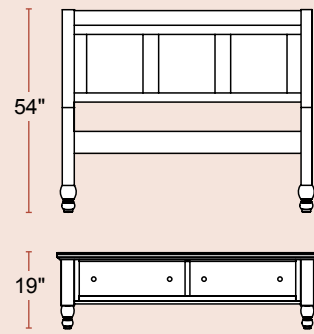

Wrightsville Individual Pieces

Sleigh Bed
54" HB / 31" FB

- #48000 King 81W
- #48000cal
California King 77W
- #48001 Queen 65W
- #48002 Full 59W
- #48003 Twin 44W

Wrightsville Bed
54" HB / 19" FB

- #48124 King 81W
- #48124cal
California King 77W
- #48125 Queen 65W
- #48126 Full 59W
- #48127 Twin 44W