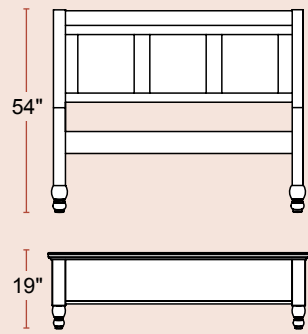

Wrightsville Individual Pieces

Sleigh Bed
54" HB / 31" FB

- #48000 King 81W
- #48000cal
California King 77W
- #48001 Queen 65W
- #48002 Full 59W
- #48003 Twin 44W

Wrightsville Bed
54" HB / 19" FB

- #48124 King 81W
- #48124cal
California King 77W
- #48125 Queen 65W
- #48126 Full 59W
- #48127 Twin 44W