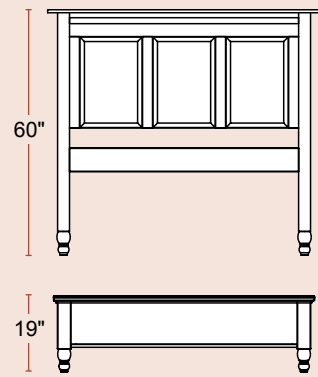

Raised Panel Bed
60" HB / 19" FB

- #48116 King 81W
- #48116cal
  California King 77W
- #48117 Queen 65W
- #48118 Full 59W
- #48119 Twin 44W