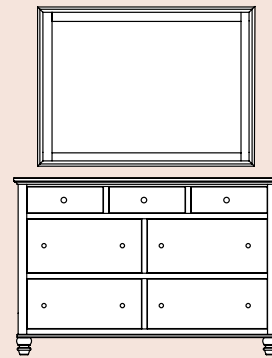

3 Drawer Nightstand

- #48050 18Dx24Wx31H
- #48063 15Dx22Wx27H

1 Drawer, 2 Door Nightstand

- #48051 18Dx24Wx31H

1 Drawer Nightstand

- #48065 15Dx22Wx27H

Blanket Chest

- #48078 20Dx50Wx23H

Mirror
• #48020 46Wx48H

Dresser

- #48011 22Dx52Wx37H
- #48010 22Dx62Wx37H
- #48012 22Dx72Wx37H

Mirror for High Dresser
• #48021 53Wx34H
• #48022 42Wx34H

High Dresser

- #48015 22Dx52Wx44H
- #48016 22Dx62Wx44H
- #48017 22Dx72Wx44H