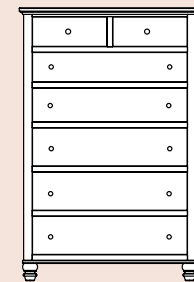

7 Drawer Chest

- #48029 . . . . . 20Dx42Wx63H