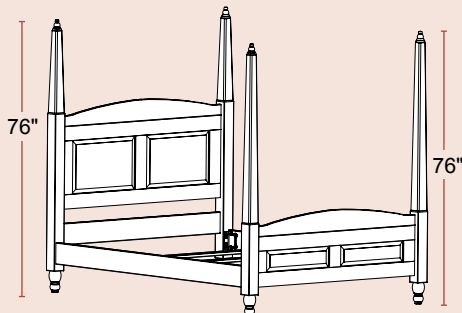

Poster Bed

- #48108 King 81W
- #48108cal
  California King 77W
- #48109 Queen 65W
- #48110 Full 59W
- #48111 Twin 44W