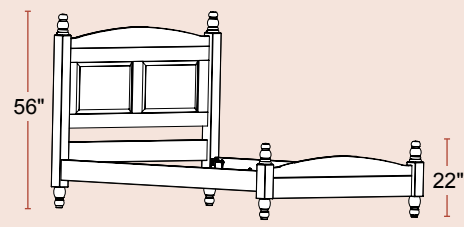

Arch Panel Bed
56" HB / 26" FB

- #48104 King 81W
- #48104cal
  California King 77W
- #48105 Queen 65W
- #48106 Full 59W
- #48107 Twin 44W

- #48050 . . . . . 18Dx24Wx31H
- #48063 . . . . . 15Dx22Wx27H

- #48051 . . . . . 18Dx24Wx31H

- #48065 . . . . . 15Dx22Wx27H

- #48078 . . . . . 20Dx50Wx23H