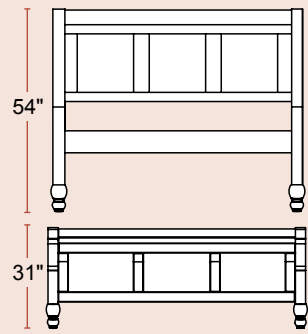

Wrightsville Individual Pieces

Sleigh Bed
54" HB / 31" FB

- #48000 King 81W
- #48000cal
  California King 77W
- #48001 Queen 65W
- #48002 Full 59W
- #48003 Twin 44W