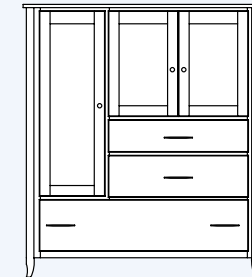

Chifferobe

- #34030...21Dx48Wx64H