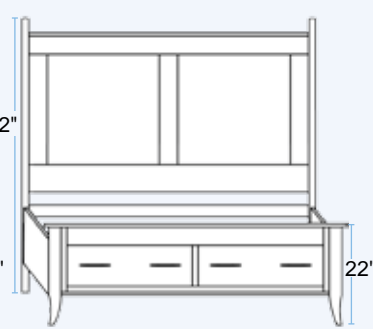

Ashville Bed with Footboard Drawer Unit

- #34110FD King.....80W
- #34110calFD Calif. King.76W
- #34109FD Queen.....64W
- #34108FD Full.....58W
- #34107FD Twin.....43W