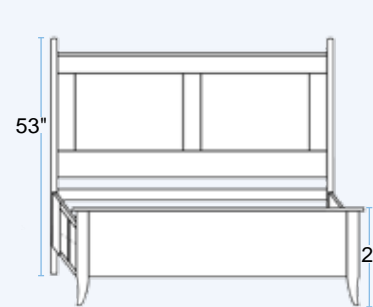

Ashville Bed with Siderail Drawer Units

- #34114SD King 80W
- #34114calSD Calif King 76W
- #34113SD Queen 64W
- #34112SD Full 58W
- #34111SD Twin 43W