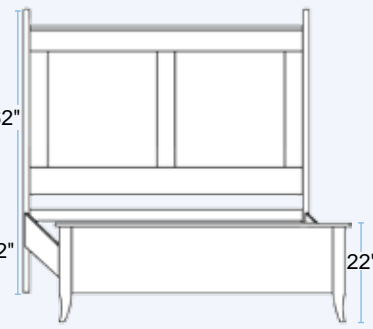

Ashville Individual Pieces

Ashville Bed

- #34114 King 80W
- #34114cal Calif King . . . 76W
- #34113 Queen 64W
- #34112 Full 58W
- #34111 Twin 43W

Ashville Bed

- #34110 King.....80W
- #34110cal Calif. King....76W
- #34109 Queen.....64W
- #34108 Full.....58W
- #34107 Twin.....43W