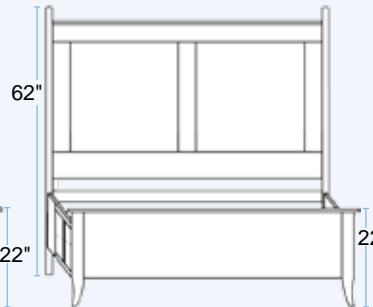

Ashville Bed with Siderail Drawer Units

- #34110SD King.....80W
- #34110calSD Calif. King.76W
- #34109SD Queen.....64W
- #34108SD Full.....58W
- #34107SD Twin.....43W