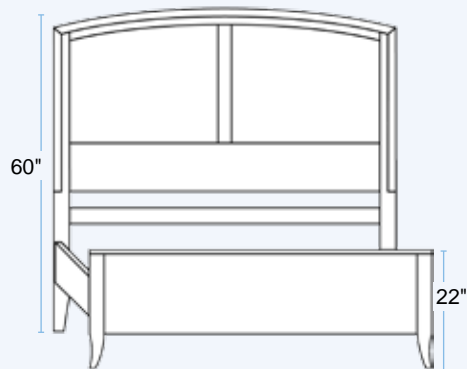

Ashville Bed with Footboard Drawer Unit

- #34114FD King 80W
- #34114calFD Calif King 76W
- #34113FD Queen 64W
- #34112FD Full 58W
- #34111FD Twin 43W

Ashville Bed with Footboard Drawer Unit

- #34110FD King.....80W
- #34110calFD Calif. King.76W
- #34109FD Queen.....64W
- #34108FD Full.....58W
- #34107FD Twin.....43W

Ashville Bed with Siderail Drawer Units

- #34114SD King 80W
- #34114calSD Calif King 76W
- #34113SD Queen 64W
- #34112SD Full 58W
- #34111SD Twin 43W

Ashville Bed with Siderail Drawer Units

- #34110SD King.....80W
- #34110calSD Calif. King.76W
- #34109SD Queen.....64W
- #34108SD Full.....58W
- #34107SD Twin.....43W