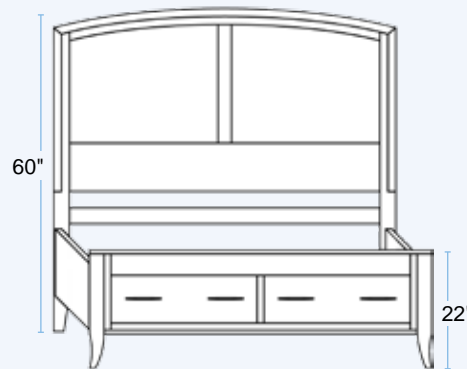

Arch Bed with Footboard Drawer Unit

- #34127 King 80W
- #34127cal Calif. King . 76W
- #34126 Queen 64W
- #34125 Full 58W
- #34124 Twin 43W