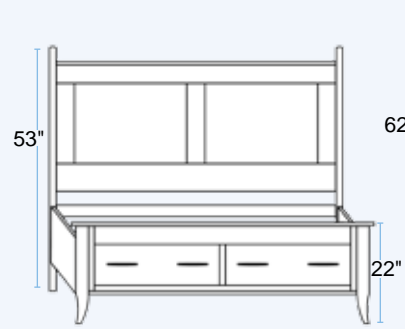

Ashville Individual Pieces

Ashville Bed

- #34114 King 80W
- #34114cal Calif King . . . 76W
- #34113 Queen 64W
- #34112 Full 58W
- #34111 Twin 43W

Ashville Bed

- #34110 King.....80W
- #34110cal Calif. King....76W
- #34109 Queen.....64W
- #34108 Full.....58W
- #34107 Twin.....43W