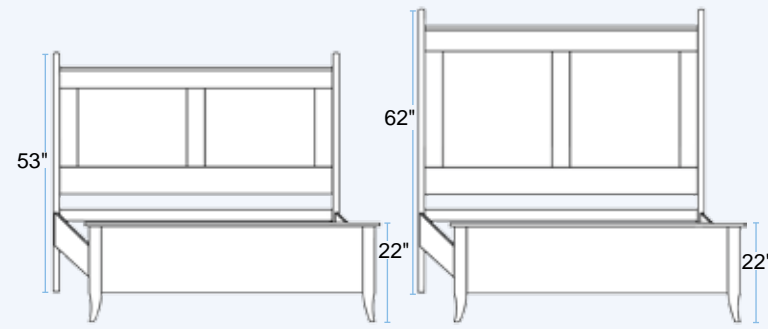

Ashville Bed

Ashville Individual Pieces

Ashville Bed

- #34114 King 80W
- #34114cal Calif King . . . 76W
- #34113 Queen 64W
- #34112 Full 58W
- #34111 Twin 43W