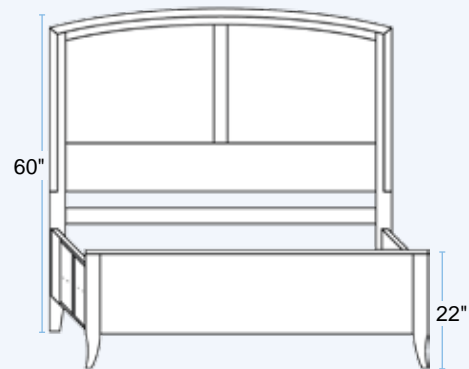

Arch Bed with Siderail Drawer Units

- #34123SD King.....80W
- #34123calSD Calif King.....76W
- #34122SD Queen.....64W
- #34121SD Full.....58W
- #34120SD Twin.....43W

- #34029...21Dx48Wx54H