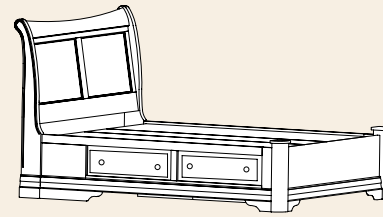

Side Rail Drawer Unit
available on all beds