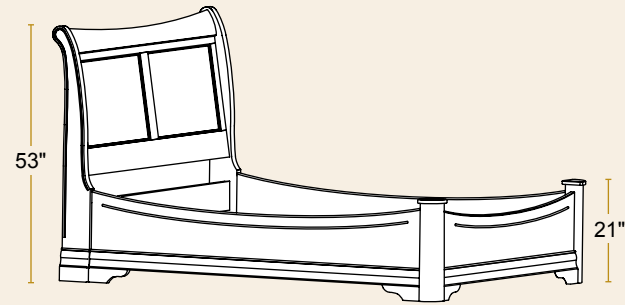

E

G

All pieces shown in Cherry
with 107 Washington finish
Hardware: K6060DBN

Bordeaux Individual Pieces

Height of High Headboard is 62"

Sleigh Bed

- #92114 King 83W
- #92114cal
California King 79W
- #92113 Queen 67W
- #92112 Full 61W
- #92111 Twin 45W