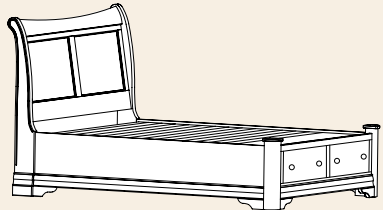

E

G

All pieces shown in Cherry
with 107 Washington finish
Hardware: K6060DBN

Bordeaux Individual Pieces

Height of High Headboard is 62"

Sleigh Bed

- #92114 King 83W
- #92114cal
California King 79W
- #92113 Queen 67W
- #92112 Full 61W
- #92111 Twin 45W

Sleigh Bed with High Headboard

- #92110 King 83W
- #92110cal
California King 79W
- #92109 Queen 67W
- #92108 Full 61W
- #92107 Twin 45W

Side Rail Drawer Unit
available on all beds

Footboard Drawer Unit
available on all beds