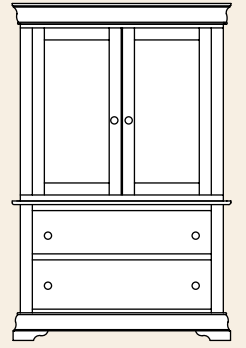

E

G

All pieces shown in Cherry
with 107 Washington finish
Hardware: K6060DBN

Bordeaux Individual Pieces

Height of High Headboard is 62"

Sleigh Bed

- #92114 King 83W
- #92114cal
California King 79W
- #92113 Queen 67W
- #92112 Full 61W
- #92111 Twin 45W

Sleigh Bed with High Headboard

- #92110 King 83W
- #92110cal
California King 79W
- #92109 Queen 67W
- #92108 Full 61W
- #92107 Twin 45W

Side Rail Drawer Unit
available on all beds

Footboard Drawer Unit
available on all beds

1 Piece Armoire
• #92010 24Dx41Wx76H

1 Piece Armoire
• #92033 23Dx42Wx67H
• #92034 24Dx48Wx67H

2 Piece Armoire
• #92031 23Dx42Wx80H
• #92032 23Dx48Wx80H

2 Piece Media Armoire
• #92082 23Dx42Wx72H

2 Drawer Nightstand
• #92007 15Dx28Wx27H