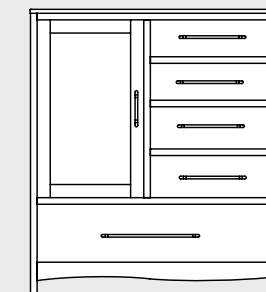

Door Chest
• #61050 . . . 22Dx48Wx55H