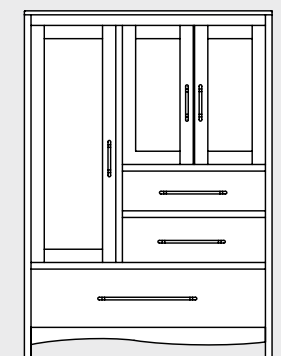

Chifferobe
• #61060 . . . 22Dx48Wx64H