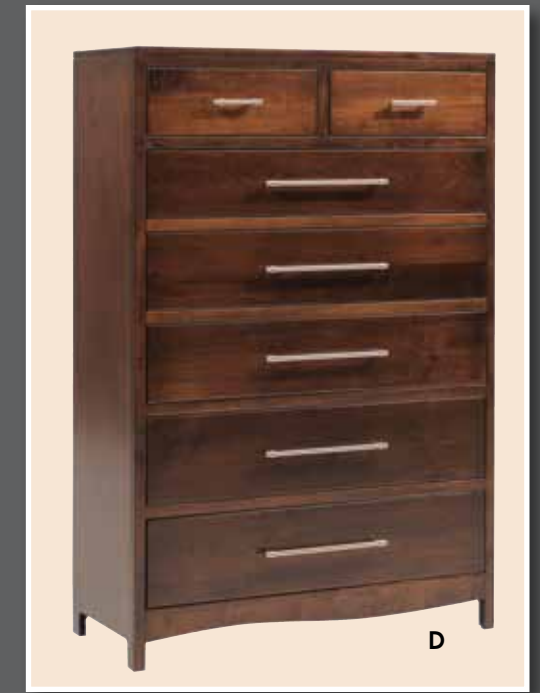

A

C

B

D

All pieces shown in Maple with 228 Rich Tobacco Finish  
Hardware: Short - **596-SN** • Long - **53109-SN**

- A. **#61101** Bed (Queen)
- B. **#61004** High Dresser
- C. **#61012** Mirror for High Dresser
- D. **#61042** 1 Drawer, 2 Door Nightstand

- A. #61101 Bed (Queen)
- B. #61004 High Dresser
- C. #61012 Mirror for High Dresser
- D. #61021 7 Drawer Chest
- E. #61042 1 Drawer, 2 Door Nightstand
- F. #61070 2 Piece Armoire
- G. #61080 Media Chest