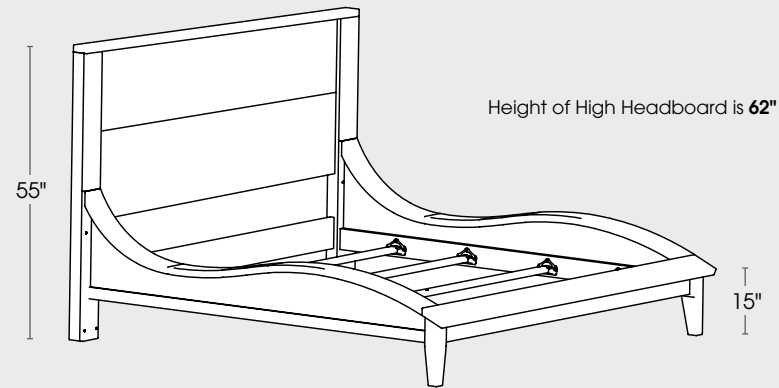

Coronado Individual Pieces

1. **Bed**
2. #61100 King 87W
   - #61100cal California King 83W
   - #61101 Queen 71W
   - #61102 Full 66W
   - #61103 Twin 50W

1. **Bed with 62" High Headboard**
2. #61104 King 87W
   - #61104cal California King 83W
   - #61105 Queen 71W
   - #61106 Full 66W
   - #61107 Twin 50W

Under bed storage is not available on Coronado beds