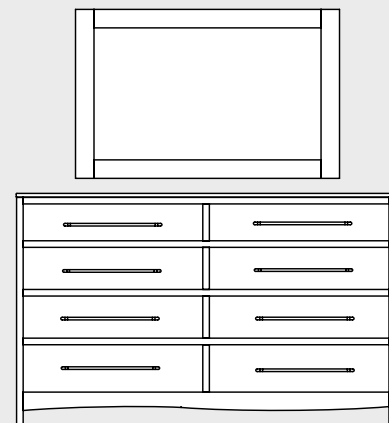

**3 Drawer Nightstand**  
• #61040 . . . 18Dx26Wx28H

**1 Drawer 2 Door Nightstand**  
• #61042 . . . 18Dx26Wx28H

**Blanket Chest**  
• #61078 . . . 20Dx50Wx23H

**Bedside Bench**  
• #61079 . . . 21Dx48Wx20H

**6 Drawer Chest**  
• #61020 . . . 18Dx38Wx58H

**Sweater Chest**  
• #61030 . . . 18Dx28Wx52H

**Jewelry Armoire**  
• #61081 . . . 17Dx24Wx49H

**Center Mirror**  
• #61011 . . . . . 40Wx40H

**Dresser**  
• #61000 . . . 18Dx72Wx36H  
• #61001 . . . 18Dx62Wx36H  
• #61002 . . . 18Dx52Wx36H

**Mirror for High Dresser**  
• #61012 . . . . . 50Wx32H

**High Dresser**  
• #61003 . . . 22Dx72Wx44H  
• #61004 . . . 22Dx62Wx44H  
• #61005 . . . 18Dx52Wx44H

**Round Mirror**  
• #61010 . . . . . 36Diameter