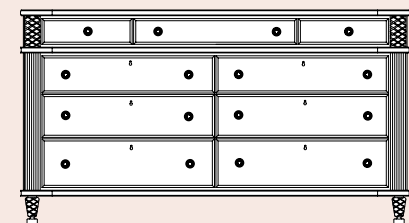

Dresser

- #74000 . . . 20Dx68Wx38H
- #74001 . . . 20Dx62Wx38H
- #74003 . . . 20Dx54Wx38H