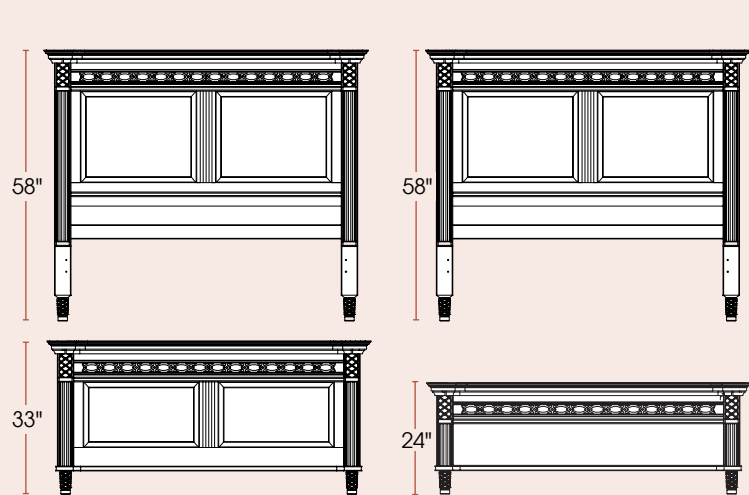

Panel Bed with High Footboard

- #74108 King 81W
- #74108cal California King 77W
- #74109 Queen 65W
- #74110 Full 59W
- #74111 Twin 44W

Panel Bed with Low Footboard

- #74112 King 81W
- #74112cal California King 77W
- #74113 Queen 65W
- #74114 Full 59W
- #74115 Twin 44W