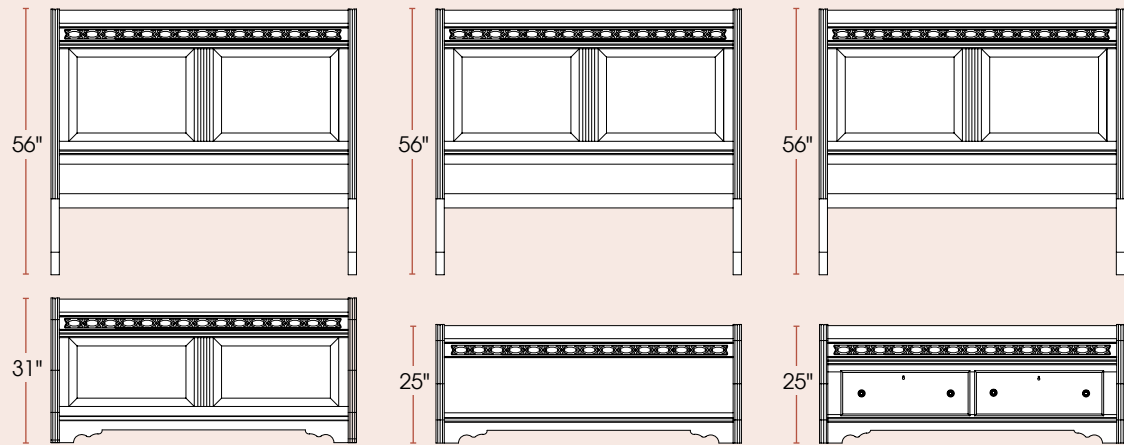

New Generations Individual Pieces

Sleigh Bed with High Footboard

- #74100 King 81W
- #74100cal California King 77W
- #74101 Queen 65W
- #74102 Full 59W
- #74103 Twin 44W

Sleigh Bed with Low Footboard

- #74104 King 81W
- #74104cal California King 77W
- #74105 Queen 65W
- #74106 Full 59W
- #74107 Twin 44W

Sleigh Bed with Drawer Unit Footboard

- #74116 King 81W
- #74116cal California King 77W
- #74117 Queen 65W
- #74118 Full 59W
- #74119 Twin 44W