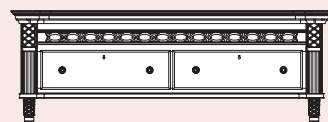

Drawer Unit Footboard
available on all Panel and Poster beds