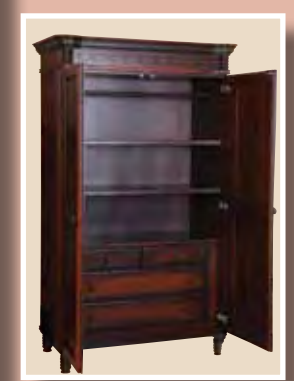

A

B

C

All pieces shown in Rustic Cherry with 151 Generations Finish and optional Burnished Finish  
Hardware: **BB14438AS**

- A. #74060 Chifferobe
- B. #74101 Sleigh Bed (Queen)
- C. #74040 3 Drawer Nightstand

All pieces shown in  
Rustic Cherry with 151  
Generations Finish  
and optional  
Burnished Finish  
Hardware: **BB14438AS**

- A. #74001 Dresser
- B. #74010 Mirror
- C. #74070 Armoire
- D. #74109 Panel Bed (Queen)
- E. #74041 1 Drawer Nightstand
- F. #74020 7 Drawer Chest
- G. #74121 Poster Bed (Queen)