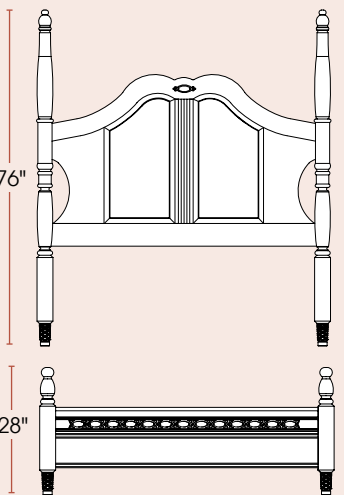

Poster Bed

- #74120 King 81W
- #74120cal California King 77W
- #74121 Queen 65W
- #74122 Full 59W
- #74123 Twin 44W