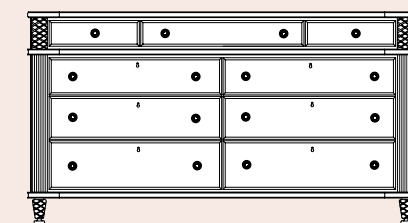

Dresser

- #74000 . . . 20Dx68Wx38H
- #74001 . . . 20Dx62Wx38H
- #74003 . . . 20Dx54Wx38H