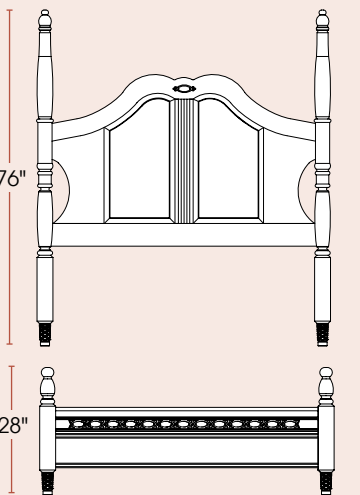

New Generations Individual Pieces

Sleigh Bed with High Footboard

- #74100 King 81W
- #74100cal California King 77W
- #74101 Queen 65W
- #74102 Full 59W
- #74103 Twin 44W

Sleigh Bed with Low Footboard

- #74104 King 81W
- #74104cal California King 77W
- #74105 Queen 65W
- #74106 Full 59W
- #74107 Twin 44W

Sleigh Bed with Drawer Unit Footboard

- #74116 King 81W
- #74116cal California King 77W
- #74117 Queen 65W
- #74118 Full 59W
- #74119 Twin 44W

Side Rail Drawer Unit
available on all beds

Panel Bed with High Footboard

- #74108 King 81W
- #74108cal California King 77W
- #74109 Queen 65W
- #74110 Full 59W
- #74111 Twin 44W

Panel Bed with Low Footboard

- #74112 King 81W
- #74112cal California King 77W
- #74113 Queen 65W
- #74114 Full 59W
- #74115 Twin 44W