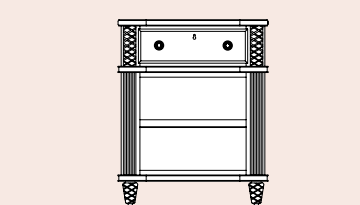

Poster Bed

- #74120 King 81W
- #74120cal California King 77W
- #74121 Queen 65W
- #74122 Full 59W
- #74123 Twin 44W

Drawer Unit Footboard
available on all Panel and Poster beds

3 Drawer Nightstand
• #74040 . . . 19Dx30Wx31H