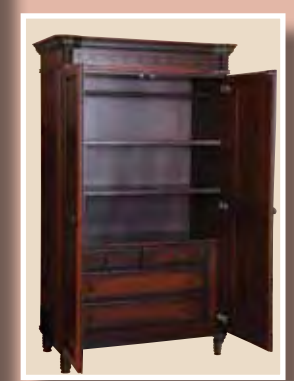

A

B

C

All pieces shown in Rustic Cherry with 151 Generations Finish and optional Burnished Finish
Hardware: **BB14438AS**

- A. #74060 Chifferobe
- B. #74101 Sleigh Bed (Queen)
- C. #74040 3 Drawer Nightstand

All pieces shown in
Rustic Cherry with 151
Generations Finish
and optional
Burnished Finish
Hardware: **BB14438AS**

- A. #74001 Dresser
- B. #74010 Mirror
- C. #74070 Armoire
- D. #74109 Panel Bed (Queen)
- E. #74041 1 Drawer Nightstand
- F. #74020 7 Drawer Chest
- G. #74121 Poster Bed (Queen)