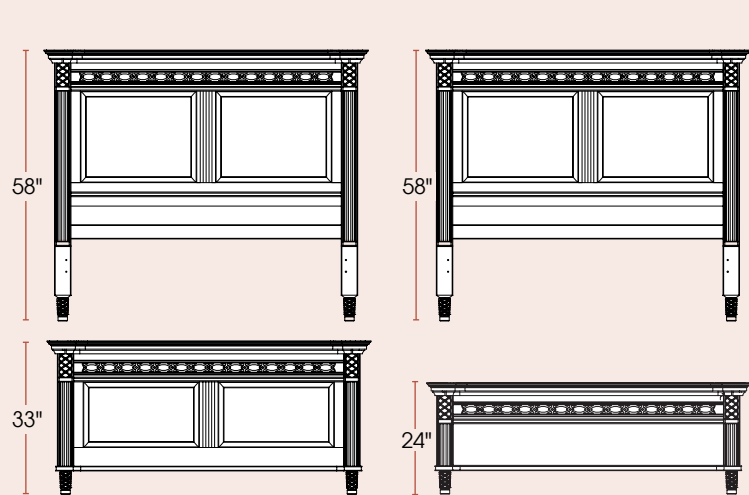

New Generations Individual Pieces

Sleigh Bed with High Footboard

- #74100 King 81W
- #74100cal California King 77W
- #74101 Queen 65W
- #74102 Full 59W
- #74103 Twin 44W

Sleigh Bed with Low Footboard

- #74104 King 81W
- #74104cal California King 77W
- #74105 Queen 65W
- #74106 Full 59W
- #74107 Twin 44W

Sleigh Bed with Drawer Unit Footboard

- #74116 King 81W
- #74116cal California King 77W
- #74117 Queen 65W
- #74118 Full 59W
- #74119 Twin 44W

Side Rail Drawer Unit
available on all beds

Panel Bed with High Footboard