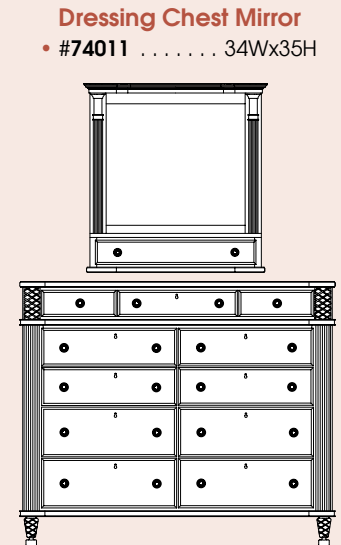

Poster Bed

- #74120 King 81W
- #74120cal California King 77W
- #74121 Queen 65W
- #74122 Full 59W
- #74123 Twin 44W

Drawer Unit Footboard
available on all Panel and Poster beds

3 Drawer Nightstand
• #74040 . . . 19Dx30Wx31H

1 Drawer Nightstand
• #74041 . . . 19Dx24Wx31H

Blanket Chest
• #74052 . . . 20Dx50Wx23H

Mirror
• #74010 49Wx43H

Mirror
• #74191 34Wx43H

Dressing Chest Mirror
• #74011 34Wx35H

Dresser

- #74000 . . . 20Dx68Wx38H
- #74001 . . . 20Dx62Wx38H
- #74003 . . . 20Dx54Wx38H