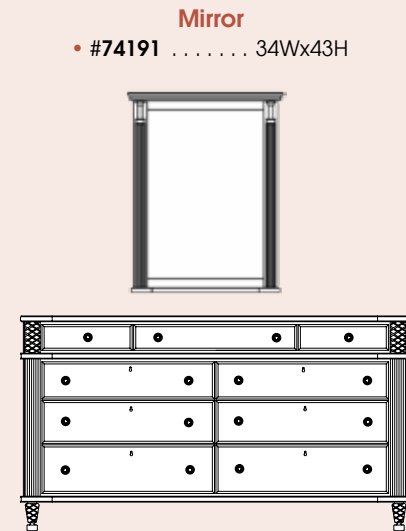

Poster Bed

- #74120 King 81W
- #74120cal California King 77W
- #74121 Queen 65W
- #74122 Full 59W
- #74123 Twin 44W

Drawer Unit Footboard
available on all Panel and Poster beds

3 Drawer Nightstand
• #74040 . . . 19Dx30Wx31H

1 Drawer Nightstand
• #74041 . . . 19Dx24Wx31H

Blanket Chest
• #74052 . . . 20Dx50Wx23H

Mirror
• #74010 49Wx43H

Mirror
• #74191 34Wx43H

Dressing Chest Mirror
• #74011 34Wx35H

Dresser

- #74000 . . . 20Dx68Wx38H
- #74001 . . . 20Dx62Wx38H
- #74003 . . . 20Dx54Wx38H