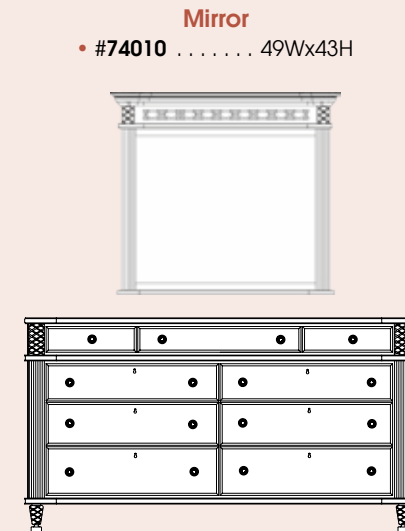

Poster Bed

- #74120 King 81W
- #74120cal California King 77W
- #74121 Queen 65W
- #74122 Full 59W
- #74123 Twin 44W

Drawer Unit Footboard
available on all Panel and Poster beds

3 Drawer Nightstand
• #74040 . . . 19Dx30Wx31H

1 Drawer Nightstand
• #74041 . . . 19Dx24Wx31H

Blanket Chest
• #74052 . . . 20Dx50Wx23H

Mirror
• #74010 49Wx43H

Mirror
• #74191 34Wx43H

Dressing Chest Mirror
• #74011 34Wx35H

Dresser

- #74000 . . . 20Dx68Wx38H
- #74001 . . . 20Dx62Wx38H
- #74003 . . . 20Dx54Wx38H