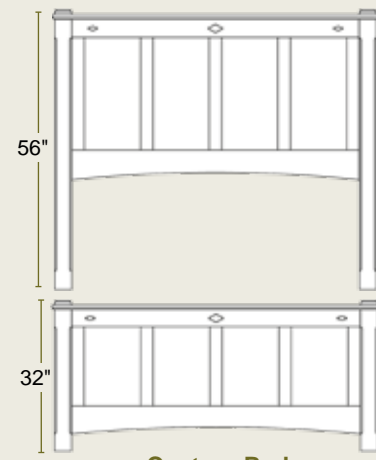

Century Bed

- #58116 King 83W
- #58116cal
  California King 79W
- #58117 Queen 67W
- #58118 Full 61W
- #58119 Twin 45W