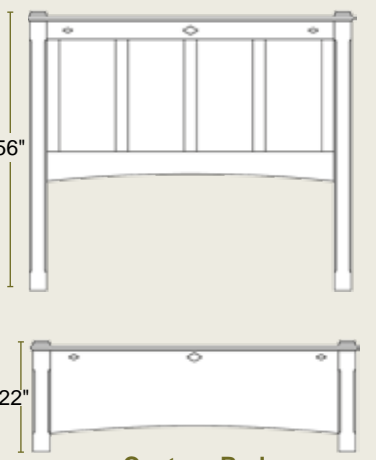

Belmont Bed

- #58100 King 83W
- #58100cal
California King 79W
- #58101 Queen 67W
- #58102 Full 61W
- #58103 Twin 45W

Belmont Bed with Low Footboard

- #58104 King 83W
- #58104cal
California King 79W
- #58105 Queen 67W
- #58106 Full 61W
- #58107 Twin 45W

Belmont Bed with Side Rail Drawer Units

- #58108 King 83W
- #58108cal
California King 79W
- #58109 Queen 67W
- #58110 Full 61W
- #58111 Twin 45W

Footboard Drawer Unit
available on all Belmont beds
SKU + FD = Footboard Drawers

Belmont Bed with Low Footboard and Side Rail Drawer Units

- #58112 King 83W
- #58112cal
California King 79W
- #58113 Queen 67W
- #58114 Full 61W
- #58115 Twin 45W

Century Bed

- #58116 King 83W
- #58116cal
California King 79W
- #58117 Queen 67W
- #58118 Full 61W
- #58119 Twin 45W