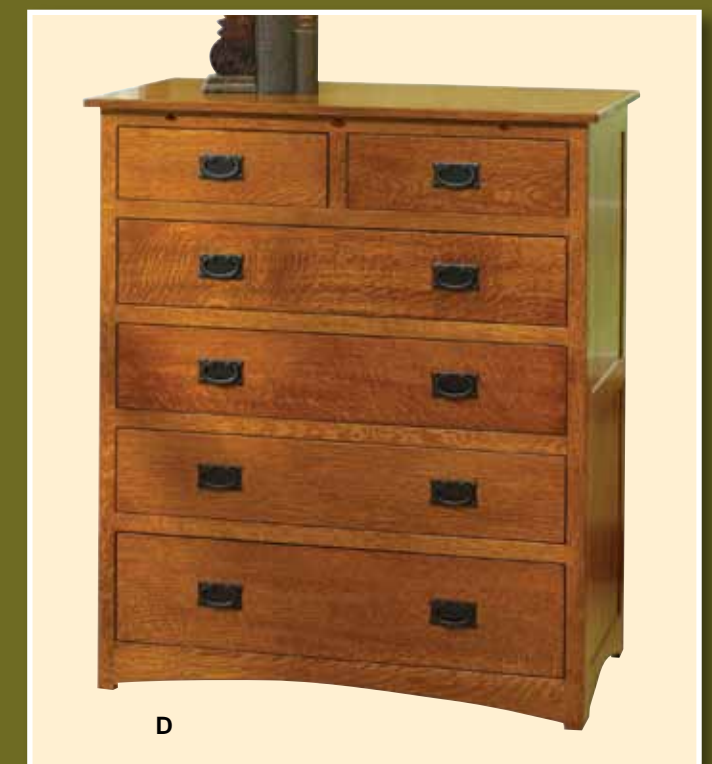

- A. #58145 Mission Slat Bed (Queen)
- B. #58004 High Dresser
- C. #58011 Mirror for High Dresser
- D. #58071 2 Piece Media Armoire

All pieces shown in Quartersawn White Oak with 113 Michaels Finish
Hardware: Drawers - D529A • Doors - D527A

▲ Shown in Quartersawn White Oak with 113 Michaels Finish

▲ Shown in Quartersawn White Oak with 113 Michaels Finish (with optional framed panel sides)

- A. #58101 Belmont Bed (Queen)
- B. #58000 Dresser
- C. #58010 Mirror
- D. #58020 6 Drawer Chest
- E. #58041 3 Drawer Nightstand
- F. #58043 3 Drawer Nightstand
- G. #58050 Door Chest