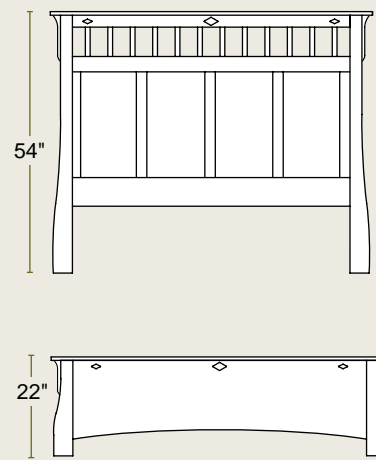

D

F

B

Furniture in photos above & at right shown in
Quartersawn White Oak with 113 Michaels Finish
Hardware: Drawers - D529A • Doors - D527A
(with optional framed panel sides)

Prairie Home Individual Pieces

Belmont Bed

- #58100 King 83W
- #58100cal
California King 79W
- #58101 Queen 67W
- #58102 Full 61W
- #58103 Twin 45W

Belmont Bed with Low Footboard

- #58104 King 83W
- #58104cal
California King 79W
- #58105 Queen 67W
- #58106 Full 61W
- #58107 Twin 45W