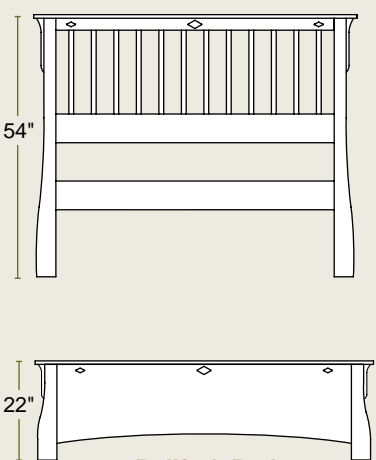

Belmont Bed with Side Rail Drawer Units

- #58108 King 83W
- #58108cal
California King 79W
- #58109 Queen 67W
- #58110 Full 61W
- #58111 Twin 45W

Footboard Drawer Unit
available on all Belmont beds
SKU + FD = Footboard Drawers

Belmont Bed with Low Footboard and Side Rail Drawer Units

- #58112 King 83W
- #58112cal
California King 79W
- #58113 Queen 67W
- #58114 Full 61W
- #58115 Twin 45W

Century Bed

- #58116 King 83W
- #58116cal
California King 79W
- #58117 Queen 67W
- #58118 Full 61W
- #58119 Twin 45W

Century Bed with Low Footboard

- #58120 King 83W
- #58120cal
California King 79W
- #58121 Queen 67W
- #58122 Full 61W
- #58123 Twin 45W

Bellfork Bed

- #12164 King 83W
- #12164cal
California King 79W
- #12163 Queen 67W
- #12162 Full 61W
- #12161 Twin 45W