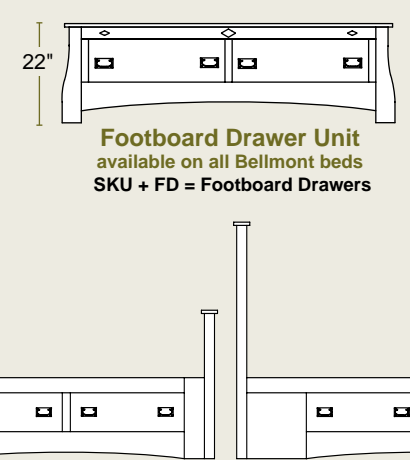

D

F

B

Furniture in photos above & at right shown in
Quartersawn White Oak with 113 Michaels Finish
Hardware: Drawers - D529A • Doors - D527A
(with optional framed panel sides)

Prairie Home Individual Pieces

Belmont Bed

- #58100 King 83W
- #58100cal
California King 79W
- #58101 Queen 67W
- #58102 Full 61W
- #58103 Twin 45W

Belmont Bed with Low Footboard

- #58104 King 83W
- #58104cal
California King 79W
- #58105 Queen 67W
- #58106 Full 61W
- #58107 Twin 45W