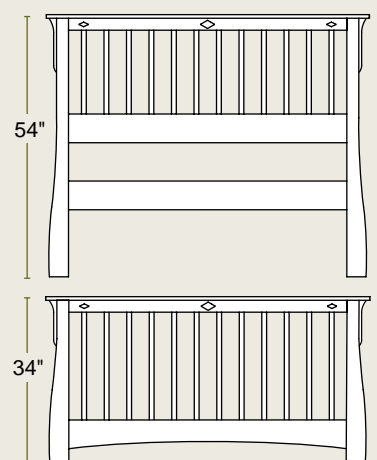

Belmont Bed with Side Rail Drawer Units

- #58108 King 83W
- #58108cal
California King 79W
- #58109 Queen 67W
- #58110 Full 61W
- #58111 Twin 45W

Footboard Drawer Unit
available on all Belmont beds
SKU + FD = Footboard Drawers

Belmont Bed with Low Footboard and Side Rail Drawer Units

- #58112 King 83W
- #58112cal
California King 79W
- #58113 Queen 67W
- #58114 Full 61W
- #58115 Twin 45W

Century Bed

- #58116 King 83W
- #58116cal
California King 79W
- #58117 Queen 67W
- #58118 Full 61W
- #58119 Twin 45W

Century Bed with Low Footboard

- #58120 King 83W
- #58120cal
California King 79W
- #58121 Queen 67W
- #58122 Full 61W
- #58123 Twin 45W

Bellfork Bed

- #12164 King 83W
- #12164cal
California King 79W
- #12163 Queen 67W
- #12162 Full 61W
- #12161 Twin 45W