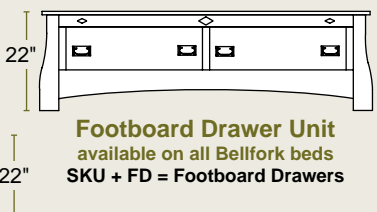

Bellfork Bed with Low Footboard

- #12168 King 83W
- #12168cal
California King 79W
- #12167 Queen 67W
- #12166 Full 61W
- #12165 Twin 45W

Footboard Drawer Unit
available on all Century beds
SKU + FD = Footboard Drawers

Side Rail Drawer Unit
available on all Century beds
SKU + SD = Side Rail Drawers

Footboard Drawer Unit
available on all Bellfork beds
SKU + FD = Footboard Drawers

Side Rail Drawer Unit
available on all Bellfork beds
SKU + SD = Side Rail Drawers