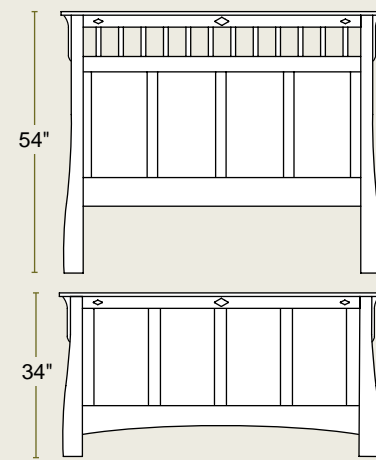

D

F

B

Furniture in photos above & at right shown in
Quartersawn White Oak with 113 Michaels Finish
Hardware: Drawers - D529A • Doors - D527A
(with optional framed panel sides)

Prairie Home Individual Pieces

Belmont Bed

- #58100 King 83W
- #58100cal
California King 79W
- #58101 Queen 67W
- #58102 Full 61W
- #58103 Twin 45W

Belmont Bed with Low Footboard

- #58104 King 83W
- #58104cal
California King 79W
- #58105 Queen 67W
- #58106 Full 61W
- #58107 Twin 45W