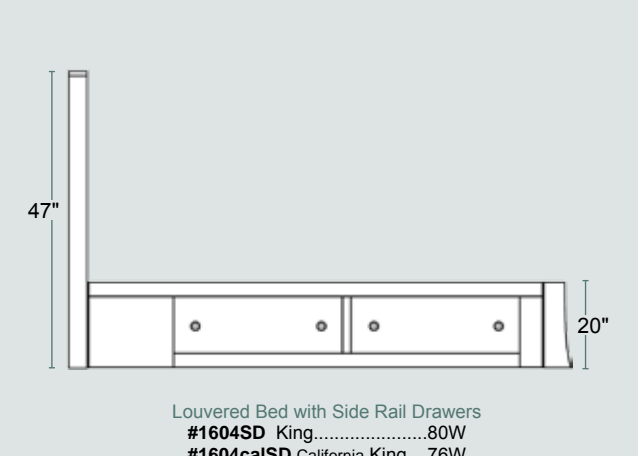

Louvered Bed with Side Rail Drawers
#1604SD King.....80W
#1604calSD California King...76W
#1605SD Queen.....64W
#1606SD Full.....58W
#1607SD Twin.....42W

Louvered Bed
#1604 King.....80W
#1604cal California King...76W
#1605 Queen.....64W
#1606 Full.....58W
#1607 Twin.....42W

Louvered Bed with Footboard Drawers
#1604FD King.....80W
#1604calFD California King...76W
#1605FD Queen.....64W
#1606FD Full.....58W
#1607FD Twin.....42W