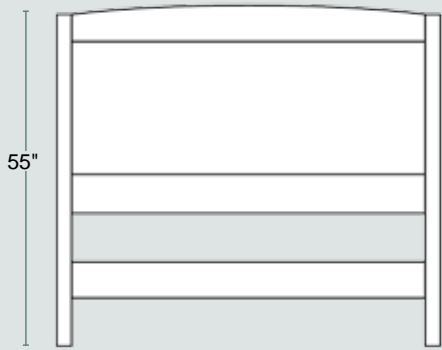

Urban Individual Pieces

Sleigh Bed with Side Rail Drawers
 #1680SD King.....80W
 #1680calSD California King...76W
 #1681SD Queen.....64W
 #1682SD Full.....58W
 #1683SD Twin.....42W

Sleigh Bed
 #1600 King.....80W
 #1600cal California King...76W
 #1601 Queen.....64W
 #1602 Full.....58W
 #1603 Twin.....42W