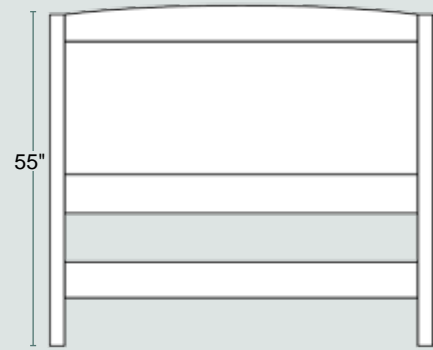

Urban Individual Pieces

Sleigh Bed with Side Rail Drawers
 #1680SD King.....80W
 #1680calSD California King...76W
 #1681SD Queen.....64W
 #1682SD Full.....58W
 #1683SD Twin.....42W

Sleigh Bed
 #1600 King.....80W
 #1600cal California King...76W
 #1601 Queen.....64W
 #1602 Full.....58W
 #1603 Twin.....42W