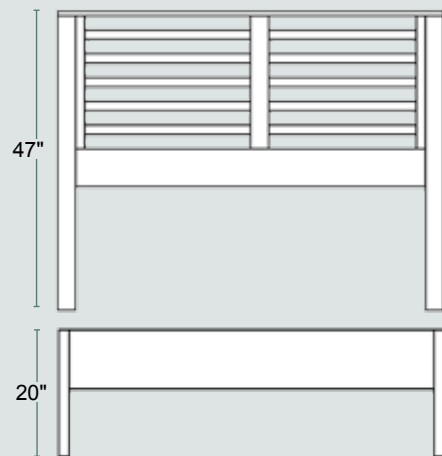

Louvered Bed with Side Rail Drawers
#1604SD King.....80W
#1604calSD California King...76W
#1605SD Queen.....64W
#1606SD Full.....58W
#1607SD Twin.....42W

Louvered Bed
#1604 King.....80W
#1604cal California King...76W
#1605 Queen.....64W
#1606 Full.....58W
#1607 Twin.....42W

Louvered Bed with Footboard Drawers
#1604FD King.....80W
#1604calFD California King...76W
#1605FD Queen.....64W
#1606FD Full.....58W
#1607FD Twin.....42W