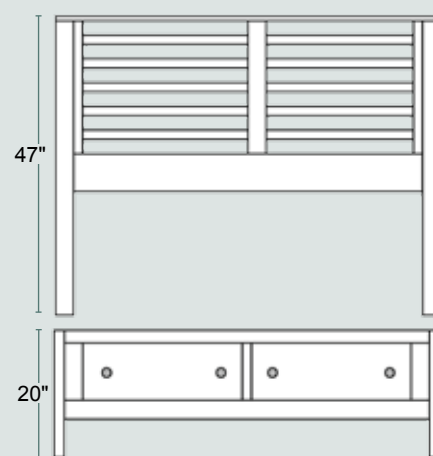

Louvered Bed with Side Rail Drawers
#1604SD King.....80W
#1604calSD California King...76W
#1605SD Queen.....64W
#1606SD Full.....58W
#1607SD Twin.....42W

Louvered Bed
#1604 King.....80W
#1604cal California King...76W
#1605 Queen.....64W
#1606 Full.....58W
#1607 Twin.....42W

Louvered Bed with Footboard Drawers
#1604FD King.....80W
#1604calFD California King...76W
#1605FD Queen.....64W
#1606FD Full.....58W
#1607FD Twin.....42W