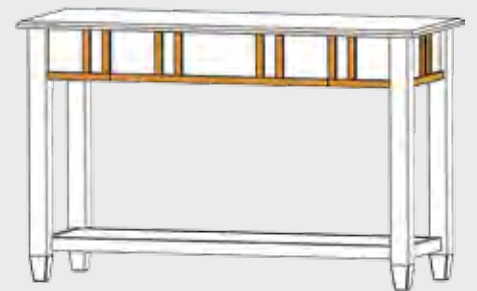

#1240 Round Cocktail Table w/Shelf  
41Rnd x19H

#1242 Cocktail Table w/Shelf  
27Dx48Wx19H

#1243 Cocktail Table w/1 Drawer  
27Dx48Wx19H

#1244 Cocktail Table w/Shelf  
42Dx42Wx19H

#1245 Cocktail Table w/2 Drawers  
42Dx42Wx19H

#1246 End Table w/Shelf  
26Dx23Wx24H

#1247 End Table w/Drawer  
26Dx23Wx24H

#1248 Chairside Table w/Shelf  
26Dx16Wx24H

#1249 Chairside Table w/Drawer  
26Dx16Wx24H

#1250 Round Lamp Table w/Shelf  
23Rnd x 24H

#1251 End Table w/Door  
26Dx23Wx24H

#1252 Sofa Table w/ 1 Drawer & Shelf  
18Dx48Wx30H

**Urban Retreat**  
Solid Wood Occasional Furniture  
By Yutzy Woodworking LTD