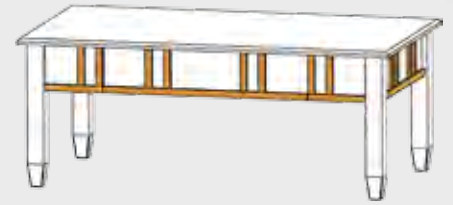

# Cabot

This transitional but relaxed design is a form and function look reminiscent of the era of the Greene Brothers from Pasadena California whose designs culminated from 1907-1909. These designers brought ancient Asian designs and created their own unique exposed detailed look. The Cabot features handsome grid detailing with a mixture of cherry with walnut accents. The joinery features an intricate design unique to our Urban design.

#1255 Media Console  
20Dx56Wx27H

#1256 Cocktail Table  
28Dx48Wx18H

#1259 End Table  
26Dx23Wx24H

#1258 Chairside Table  
26Dx13Wx24H

#1260 Sofa Table  
17Dx48Wx30H

#1257 Chairside Table with Door  
26Dx16Wx24H

#1240 Round Cocktail Table w/Shelf  
41Rnd x19H

#1242 Cocktail Table w/Shelf  
27Dx48Wx19H

#1243 Cocktail Table w/1 Drawer  
27Dx48Wx19H

#1244 Cocktail Table w/Shelf  
42Dx42Wx19H

#1245 Cocktail Table w/2 Drawers  
42Dx42Wx19H