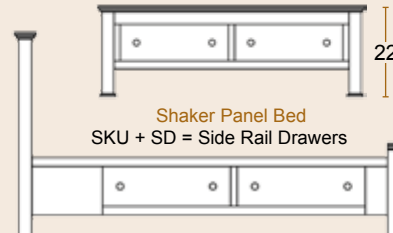

1. **Poster Bed**
2. #56112 King 81W
   - #56112cal California King .77W
   - #56113 Queen 65W
   - #56114 Full 59W
   - #56115 Twin 43W