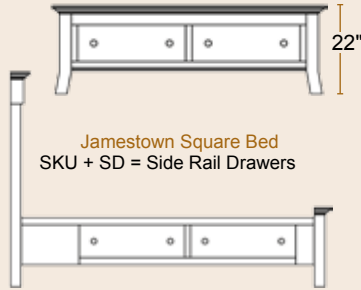

1. **Summit Bed**
2. #56116 King 80W
   - #56116cal California King .76W
   - #56117 Queen 64W
   - #56118 Full 58W
   - #56119 Twin 42W
3. **Summit Bed with Footboard Drawer Unit**
4. #56120 King 80W
   - #56120cal California King .76W
   - #56121 Queen 64W
   - #56122 Full 58W
   - #56123 Twin 42W