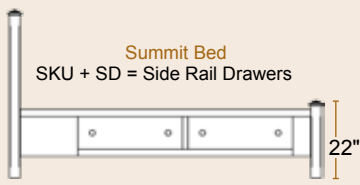

1. **Summit Bed**
2. #56116 King 80W
   - #56116cal California King .76W
   - #56117 Queen 64W
   - #56118 Full 58W
   - #56119 Twin 42W
3. **Summit Bed with Footboard Drawer Unit**
4. #56120 King 80W
   - #56120cal California King .76W
   - #56121 Queen 64W
   - #56122 Full 58W
   - #56123 Twin 42W