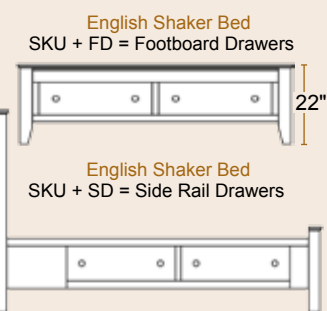

1. **Summit Bed**
2. #56116 King 80W
   - #56116cal California King .76W
   - #56117 Queen 64W
   - #56118 Full 58W
   - #56119 Twin 42W
3. **Summit Bed with Footboard Drawer Unit**
4. #56120 King 80W
   - #56120cal California King .76W
   - #56121 Queen 64W
   - #56122 Full 58W
   - #56123 Twin 42W