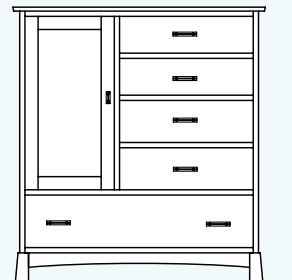

Door Chest

- #62050 . . . . . 22Dx48Wx52H

- #62011 . . . . . 36Wx40H

- #62012 . . . . . 56Wx33H