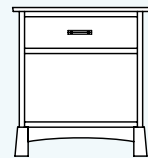

2 Piece Media Armoire

- #62071 22Dx42Wx73H

7 Drawer Chest

- #62021 20Dx42Wx63H

6 Drawer Chest

- #62020 20Dx36Wx52H

1 Drawer Nightstand

- #62041 18Dx26Wx28H