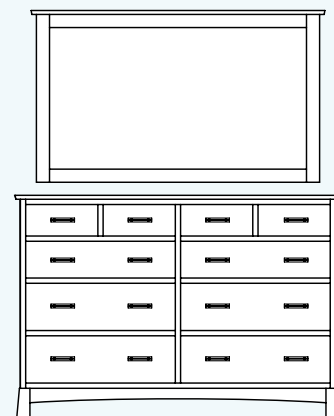

Mirror

- #62012 56Wx33H

Tri-View Mirror

- #62010 55Wx40H

Dresser

- #62000 20Dx72Wx36H
- #62001 20Dx62Wx36H
- #62002 20Dx52Wx36H

High Dresser

- #62003 20Dx72Wx42H
- #62004 20Dx62Wx42H
- #62005 20Dx52Wx42H

Bachelor Chest Top with Drawers

- #62023 20Dx36Wx34H

Bachelor Chest

- #62022 20Dx36Wx32H

Bachelor Chest Top with Doors

- #62024 20Dx36Wx44H

Bachelor Chest

- #62022 20Dx36Wx32H