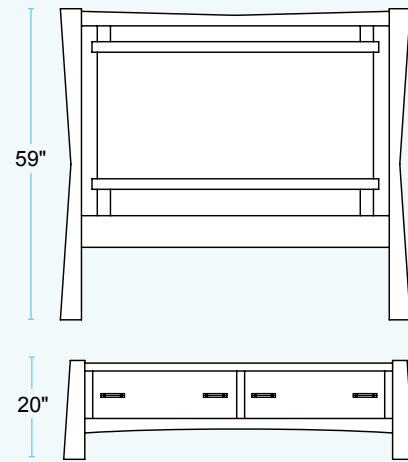

Bed
with Footboard Drawer Unit

- #62104 King 83W
- #62109 California King 79W
- #62105 Queen 67W
- #62106 Full 61W
- #62107 Twin 45W