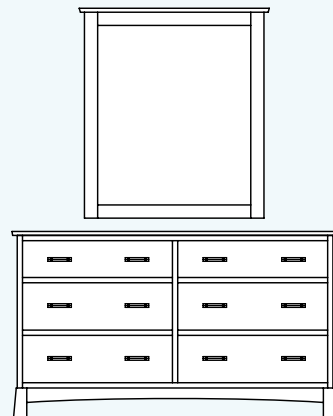

Jewelry Armoire

- #62081 17Dx24Wx49H

Media Chest

- #62080 19Dx44Wx38H

Door Chest

- #62050 22Dx48Wx52H

Center Mirror

- #62011 36Wx40H

Mirror

- #62012 56Wx33H

Tri-View Mirror

- #62010 55Wx40H

Dresser

- #62000 20Dx72Wx36H
- #62001 20Dx62Wx36H
- #62002 20Dx52Wx36H

High Dresser

- #62003 20Dx72Wx42H
- #62004 20Dx62Wx42H
- #62005 20Dx52Wx42H