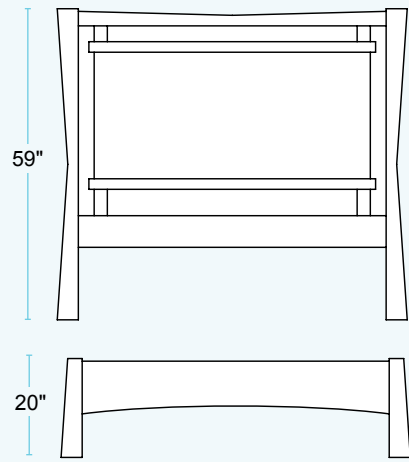

Laguna Individual Pieces

Bed
with Standard Footboard

- #62100 King 83W
- #62108 California King 79W
- #62101 Queen 67W
- #62102 Full 61W
- #62103 Twin 45W