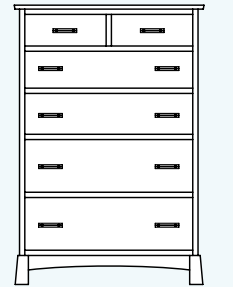

Laguna Individual Pieces

Bed
with Standard Footboard

- #62100 King 83W
- #62108 California King 79W
- #62101 Queen 67W
- #62102 Full 61W
- #62103 Twin 45W

Bed
with Footboard Drawer Unit

- #62104 King 83W
- #62109 California King 79W
- #62105 Queen 67W
- #62106 Full 61W
- #62107 Twin 45W

Side Rail Drawer Unit
available on all beds

Headboard Only

- #62100HB King 83W
- #62108HB California King 79W
- #62101HB Queen 67W
- #62102HB Full 61W
- #62103HB Twin 45W

2 Piece Armoire

- #62070 22Dx42Wx81H

2 Piece Media Armoire

- #62071 22Dx42Wx73H

7 Drawer Chest

- #62021 20Dx42Wx63H

6 Drawer Chest

- #62020 20Dx36Wx52H

1 Drawer Nightstand

- #62041 18Dx26Wx28H