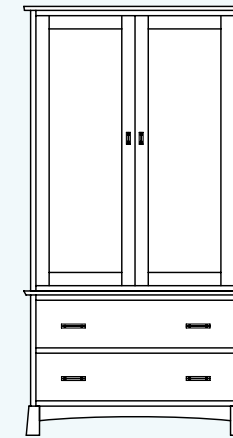

All pieces shown in #1 Cherry with 108 S-14 Finish
 Hardware: Drawers - **01A2835** • Doors - **01A2833**

- A. #62012 Mirror for High Dresser
- B. #62004 High Dresser
- C. #62041 1 Drawer Nightstand
- D. #62023 Bachelor Chest Top with Drawers
- E. #62022 Bachelor Chest
- F. #62040 3 Drawer Nightstand
- G. #62021 7 Drawer Chest
- H. #62101 Bed (Queen)
- I. #62020 6 Drawer Chest
- J. #62024 Bachelor Chest Top with Doors
- K. #62081 Jewelry Armoire

Laguna Individual Pieces

Bed
with Standard Footboard

- #62100 King 83W
- #62108 California King 79W
- #62101 Queen 67W
- #62102 Full 61W
- #62103 Twin 45W

Bed
with Footboard Drawer Unit

- #62104 King 83W
- #62109 California King 79W
- #62105 Queen 67W
- #62106 Full 61W
- #62107 Twin 45W

Side Rail Drawer Unit
available on all beds

Headboard Only

- #62100HB King 83W
- #62108HB California King 79W
- #62101HB Queen 67W
- #62102HB Full 61W
- #62103HB Twin 45W

2 Piece Armoire

- #62070 22Dx42Wx81H