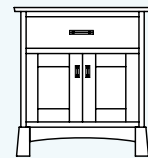

1 Drawer 2 Door Nightstand

- #62042 . . . . . 18Dx26Wx28H