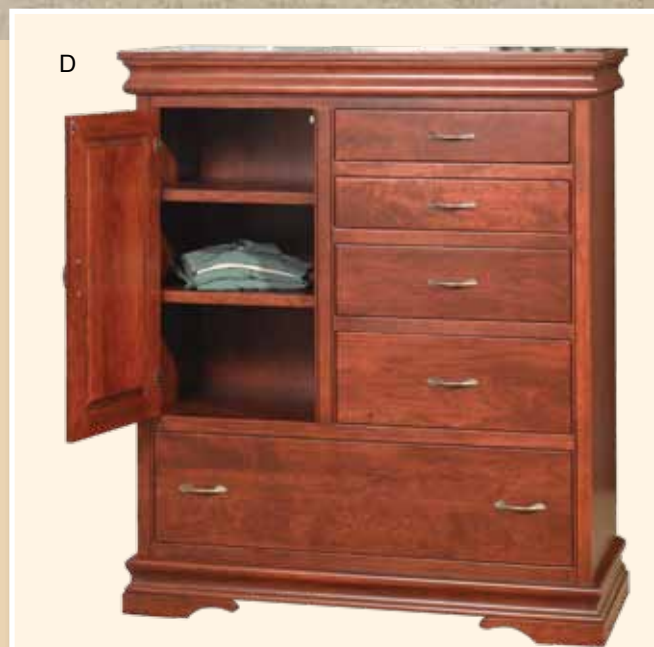

- A. #57107 Sleigh Bed (Queen)
- B. #57112 Sleigh Bed with optional Leather Headboard (Queen)
- C. #57071 2 Piece Armoire
- D. #57050 Door Chest

All pieces shown in Maple with 227 Rich Cherry Finish
Hardware: 2910-BPN