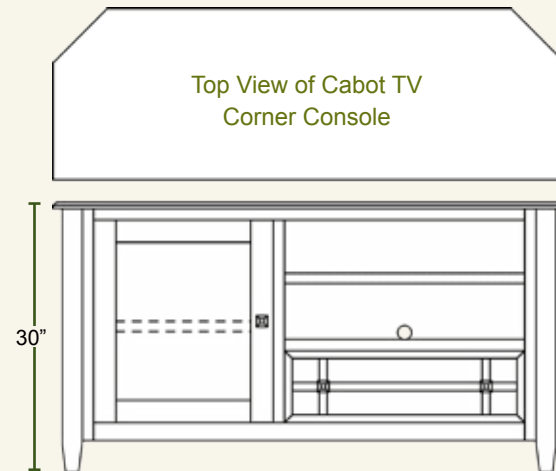

# Cabot Individual Pieces

Cabot TV Console  
#3300 . . . 19Dx55Wx30H

Cabot TV Corner Console  
#3303 . . . 19Dx55Wx30H

Cabot TV Console  
#3301 . . . 19Dx55Wx30H

Cabot TV Corner Console  
#3304 . . . 19Dx55Wx30H

Cabot TV Console  
#3302 . . . 19Dx55Wx30H

Cabot TV Corner Console  
#3305 . . . 19Dx55Wx30H

Cabot Entertainment Deck  
#3308 . . . 15Dx85Wx52H  
Cabot Entertainment Console  
#3307 . . . 19Dx85Wx30H

Cabot Entertainment Console  
#3306 . . . 19Dx70Wx30H