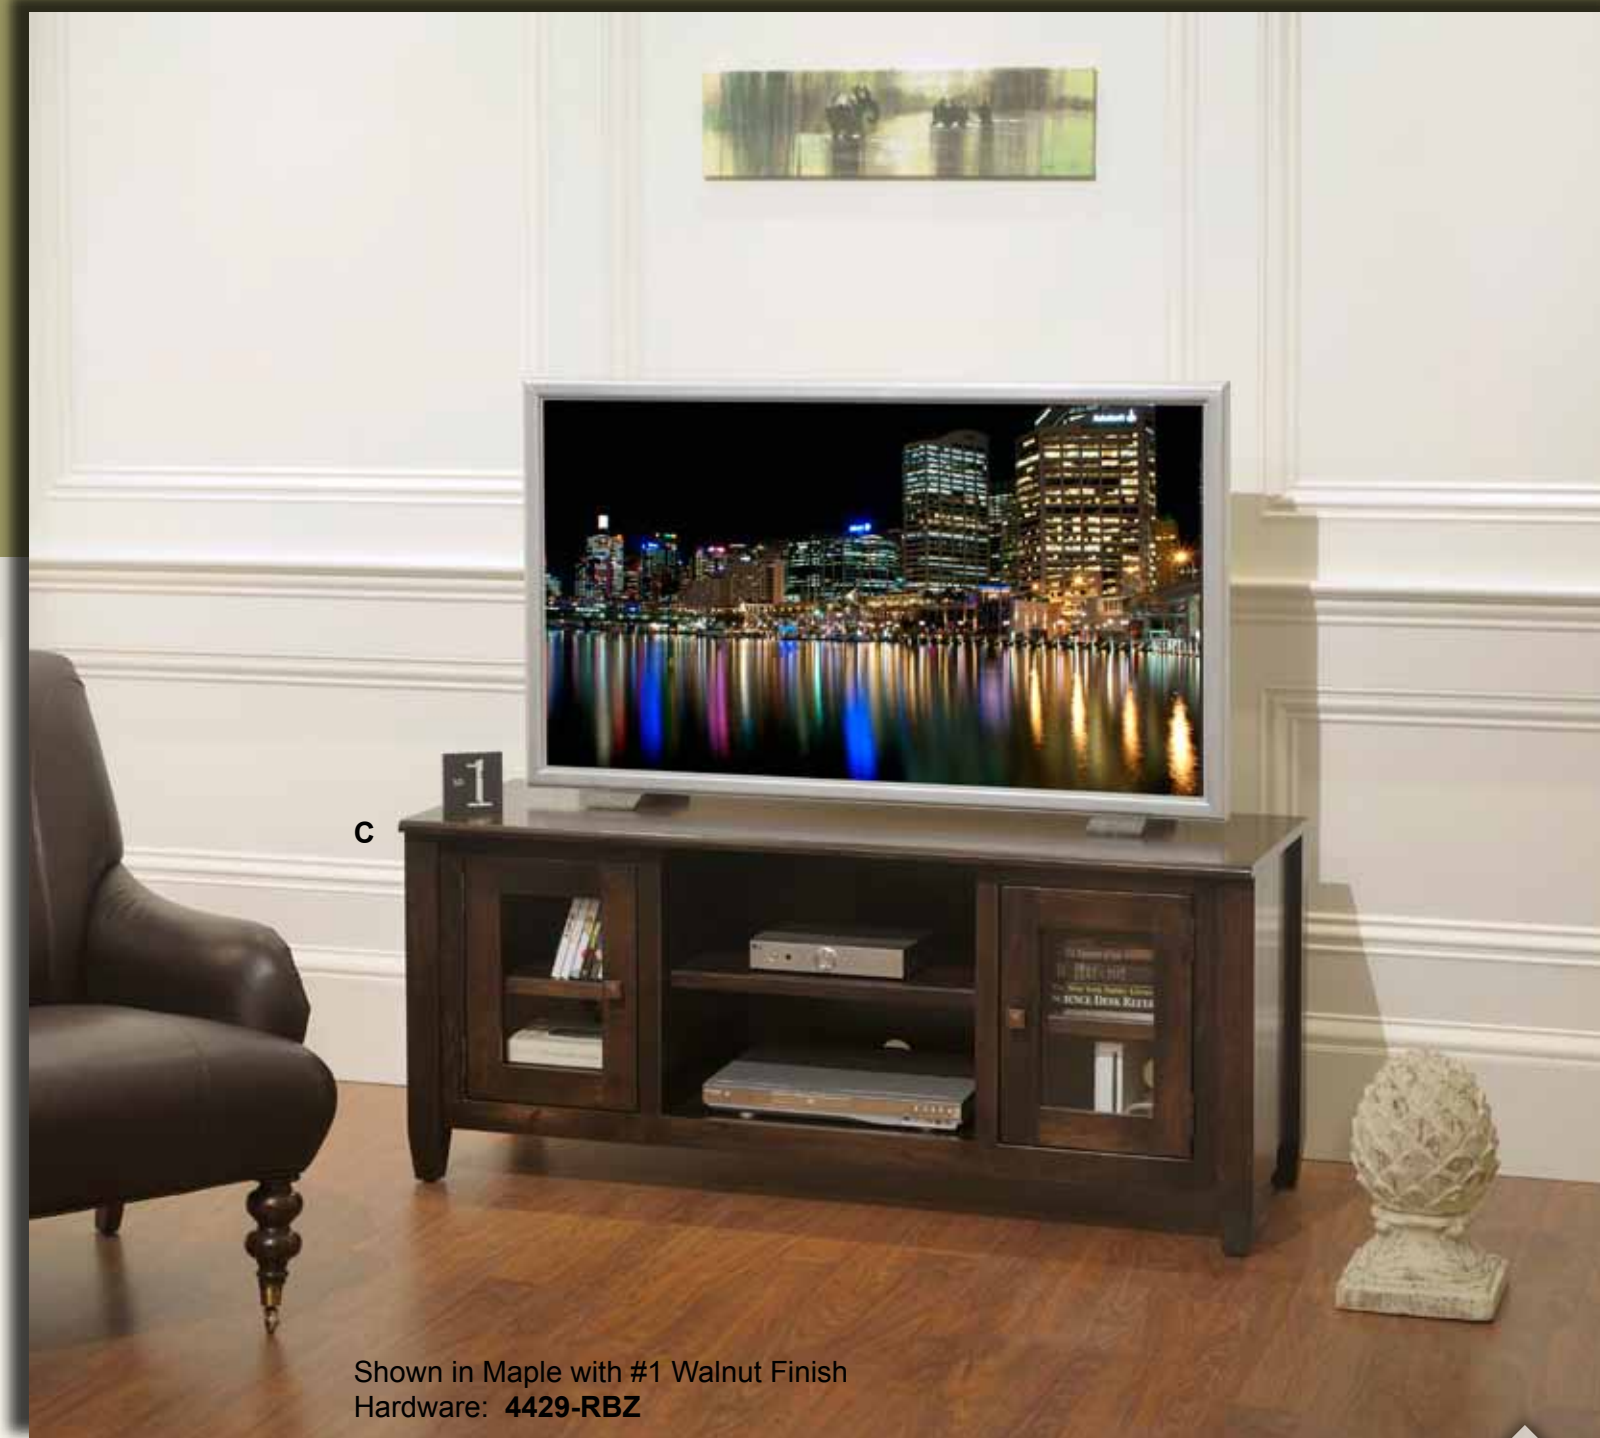

C

Shown in Maple with #1 Walnut Finish
Hardware: 4429-RBZ