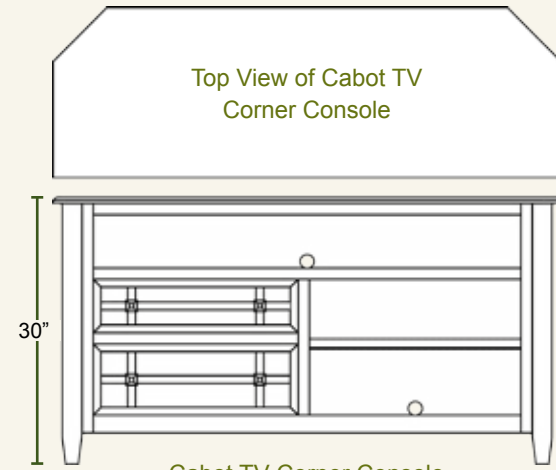

- 4 pc Pier Wall Unit 19Dx101Wx78H**
- A. #3311 Cabot Entertainment Console 19Dx53Wx24H
  - B. #3312 Cabot Bridge for 53" Console 14Dx53W
  - C. #3313 Cabot Bookcase Left Side 14Dx24Wx78H
  - D. #3314 Cabot Bookcase Right Side 14Dx24Wx78H
  - E. #3306 Cabot Entertainment Console 19Dx70Wx30H

# Cabot Individual Pieces

Cabot TV Console  
#3300 . . . 19Dx55Wx30H

Cabot TV Corner Console  
#3303 . . . 19Dx55Wx30H

Cabot TV Console  
#3301 . . . 19Dx55Wx30H

Cabot TV Corner Console  
#3304 . . . 19Dx55Wx30H