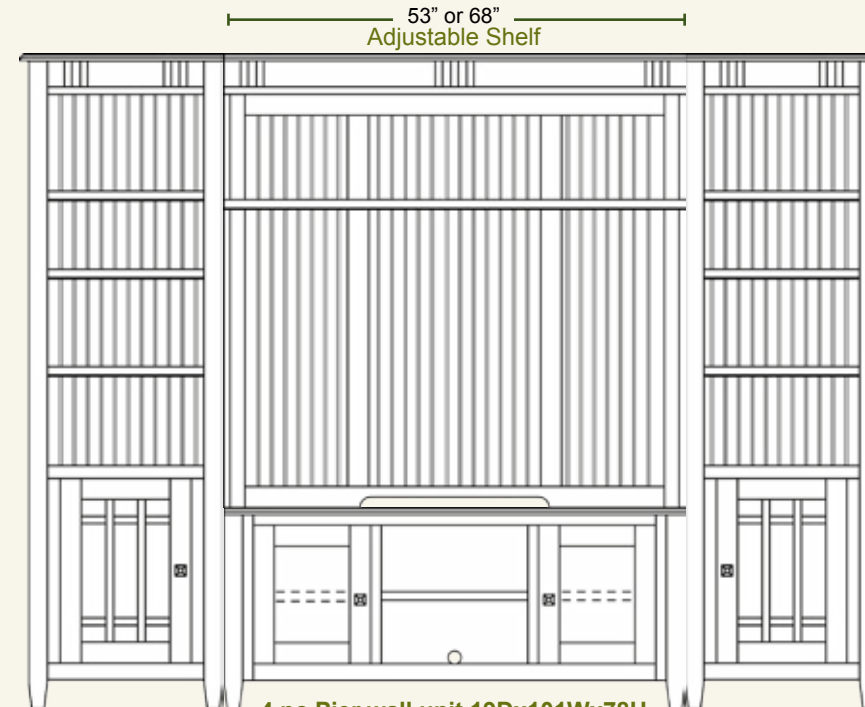

Cabot TV Console  
#3302 . . . 19Dx55Wx30H

Cabot TV Corner Console  
#3305 . . . 19Dx55Wx30H

Cabot Entertainment Deck  
#3308 . . . 15Dx85Wx52H  
Cabot Entertainment Console  
#3307 . . . 19Dx85Wx30H

Cabot Entertainment Console  
#3306 . . . 19Dx70Wx30H