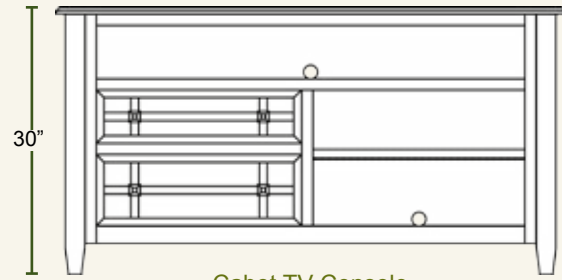

Cabot Individual Pieces

Cabot TV Console
#3300 . . . 19Dx55Wx30H