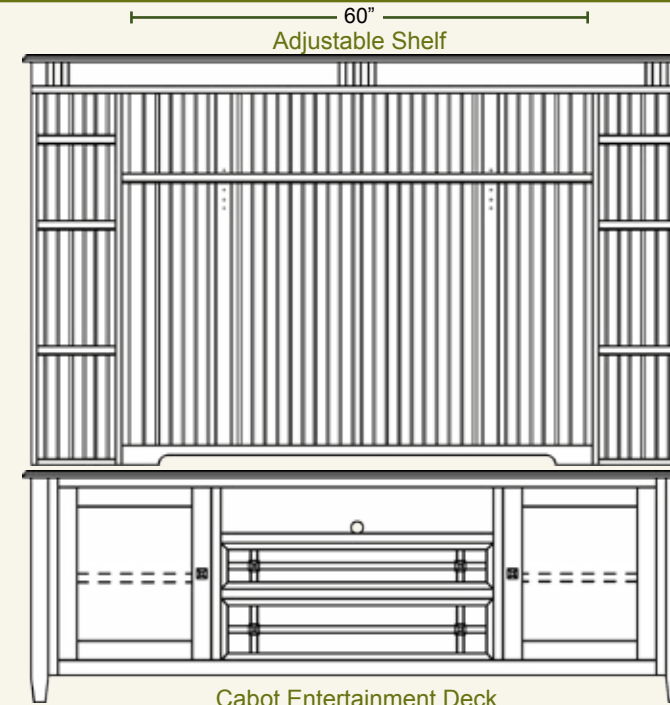

Cabot Entertainment Deck
#3308 . . . 15Dx85Wx52H
Cabot Entertainment Console
#3307 . . . 19Dx85Wx30H