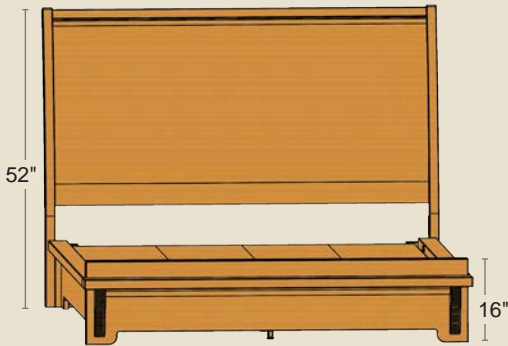

Trieste Individual Pieces

Platform Bed

- #50150 King 80W
- #50150cal Calif King . 76W
- #50151 Queen 64W
- #50152 Full 58W