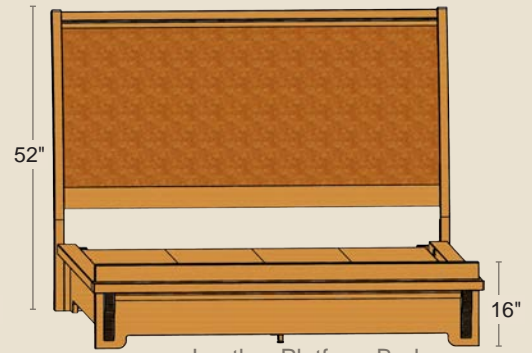

Trieste Individual Pieces

Platform Bed

- #50150 King 80W
- #50150cal Calif King . 76W
- #50151 Queen 64W
- #50152 Full 58W

Upholstered Platform Bed

- #50160 King 80W
- #50160cal Calif King . 76W
- #50161 Queen 64W
- #50162 Full 58W

Leather Platform Bed

- #50165 King 80W
- #50165cal Calif King . 76W
- #50166 Queen 64W
- #50167 Full 58W

Mirror

- #50105 38Wx40H

Dresser

- #50101 21Dx54Wx36H
- #50102 21Dx62Wx36H
- #50103 21Dx68Wx36H

Mirror