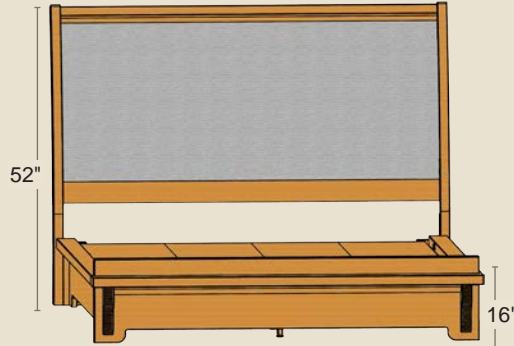

All pieces shown in Retreat Cherry
with Seely Finish.

Hardware: **01A2835**

- A. #50151 Queen Platform Bed
- B. #50102 Dresser
- C. #50105 Mirror
- D. #50118 3 Drawer Nightstand
- E. #50111 5 Drawer Chest

Trieste Individual Pieces

Platform Bed

- #50150 King 80W
- #50150cal Calif King . 76W
- #50151 Queen 64W
- #50152 Full 58W

Upholstered Platform Bed

- #50160 King 80W
- #50160cal Calif King . 76W
- #50161 Queen 64W
- #50162 Full 58W