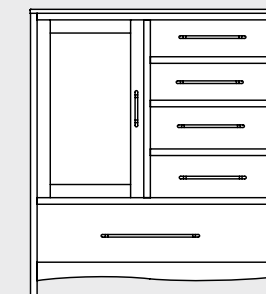

Mirror for High Dresser
• #61012 50Wx32H

High Dresser
• #61003 22Dx72Wx44H
• #61004 22Dx62Wx44H
• #61005 18Dx52Wx44H

Round Mirror
• #61010 36Diameter

Media Chest
• #61080 19Dx44Wx38H

Door Chest
• #61050 22Dx48Wx55H