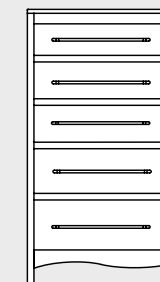

2 Piece Media Armoire
• #61071 22Dx42Wx72H

7 Drawer Chest
• #61021 18Dx42Wx63H

3 Drawer Nightstand
• #61040 18Dx26Wx28H

1 Drawer 2 Door Nightstand
• #61042 18Dx26Wx28H

Blanket Chest
• #61078 20Dx50Wx23H

Bedside Bench
• #61079 21Dx48Wx20H

6 Drawer Chest
• #61020 18Dx38Wx58H

Sweater Chest
• #61030 18Dx28Wx52H

Jewelry Armoire
• #61081 17Dx24Wx49H

Center Mirror
• #61011 40Wx40H

Dresser
• #61000 18Dx72Wx36H
• #61001 18Dx62Wx36H
• #61002 18Dx52Wx36H