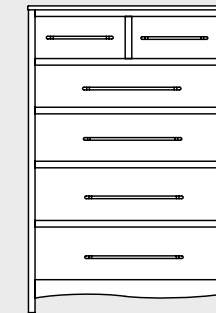

2 Piece Media Armoire
• #61071 22Dx42Wx72H

7 Drawer Chest
• #61021 18Dx42Wx63H

3 Drawer Nightstand
• #61040 18Dx26Wx28H

1 Drawer 2 Door Nightstand
• #61042 18Dx26Wx28H

Blanket Chest
• #61078 20Dx50Wx23H

Bedside Bench
• #61079 21Dx48Wx20H