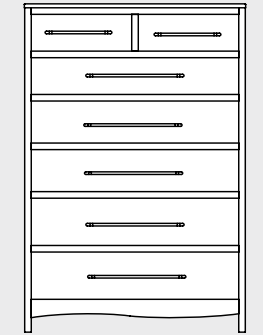

- Bed with 62" High Headboard**
- #61104 King 87W
 - #61104cal
California King 83W
 - #61105 Queen 71W
 - #61106 Full 66W
 - #61107 Twin 50W

Under bed storage is not available on Coronado beds

2 Piece Armoire
• #61070 22Dx42Wx80H

2 Piece Media Armoire
• #61071 22Dx42Wx72H

7 Drawer Chest
• #61021 18Dx42Wx63H

3 Drawer Nightstand
• #61040 18Dx26Wx28H

1 Drawer 2 Door Nightstand
• #61042 18Dx26Wx28H

Blanket Chest
• #61078 20Dx50Wx23H

Bedside Bench
• #61079 21Dx48Wx20H