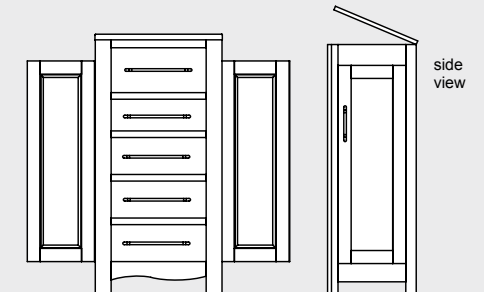

Jewelry Armoire
• #61081 . . . . . 17Dx24Wx49H