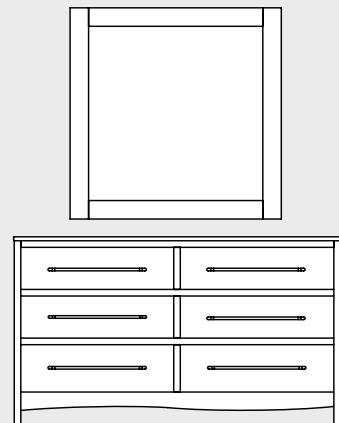

6 Drawer Chest
• #61020 18Dx38Wx58H

Sweater Chest
• #61030 18Dx28Wx52H

Jewelry Armoire
• #61081 17Dx24Wx49H

Center Mirror
• #61011 40Wx40H

Dresser
• #61000 18Dx72Wx36H
• #61001 18Dx62Wx36H
• #61002 18Dx52Wx36H

Mirror for High Dresser
• #61012 50Wx32H

High Dresser
• #61003 22Dx72Wx44H
• #61004 22Dx62Wx44H
• #61005 18Dx52Wx44H

Round Mirror
• #61010 36Diameter

Media Chest
• #61080 19Dx44Wx38H

Door Chest
• #61050 22Dx48Wx55H