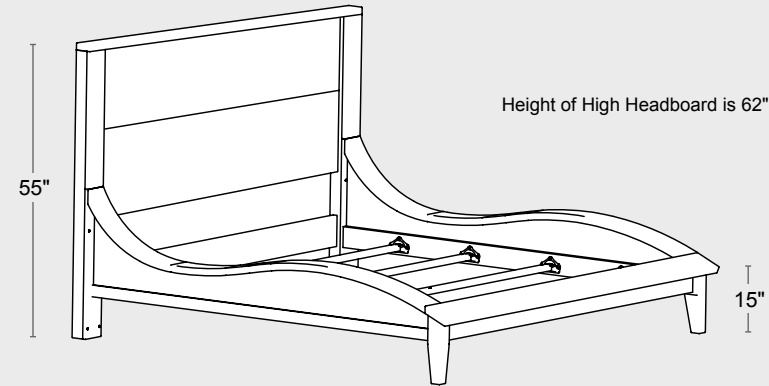

Coronado Individual Pieces

1. **Bed**
2. #61100 King 87W
   - #61100cal
     California King 83W
   - #61101 Queen 71W
   - #61102 Full 66W
   - #61103 Twin 50W

1. **Bed with 62" High Headboard**
2. #61104 King 87W
   - #61104cal
     California King 83W
   - #61105 Queen 71W
   - #61106 Full 66W
   - #61107 Twin 50W

Under bed storage is not available on Coronado beds