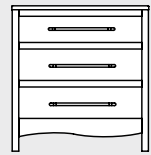

3 Drawer Nightstand
• #61040 . . . . . 18Dx26Wx28H