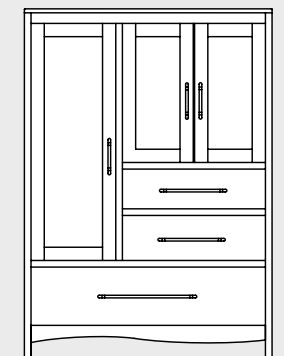

Mirror for High Dresser
• #61012 50Wx32H

High Dresser
• #61003 22Dx72Wx44H
• #61004 22Dx62Wx44H
• #61005 18Dx52Wx44H

Round Mirror
• #61010 36Diameter

Media Chest
• #61080 19Dx44Wx38H

Door Chest
• #61050 22Dx48Wx55H

Chifferobe
• #61060 22Dx48Wx64H