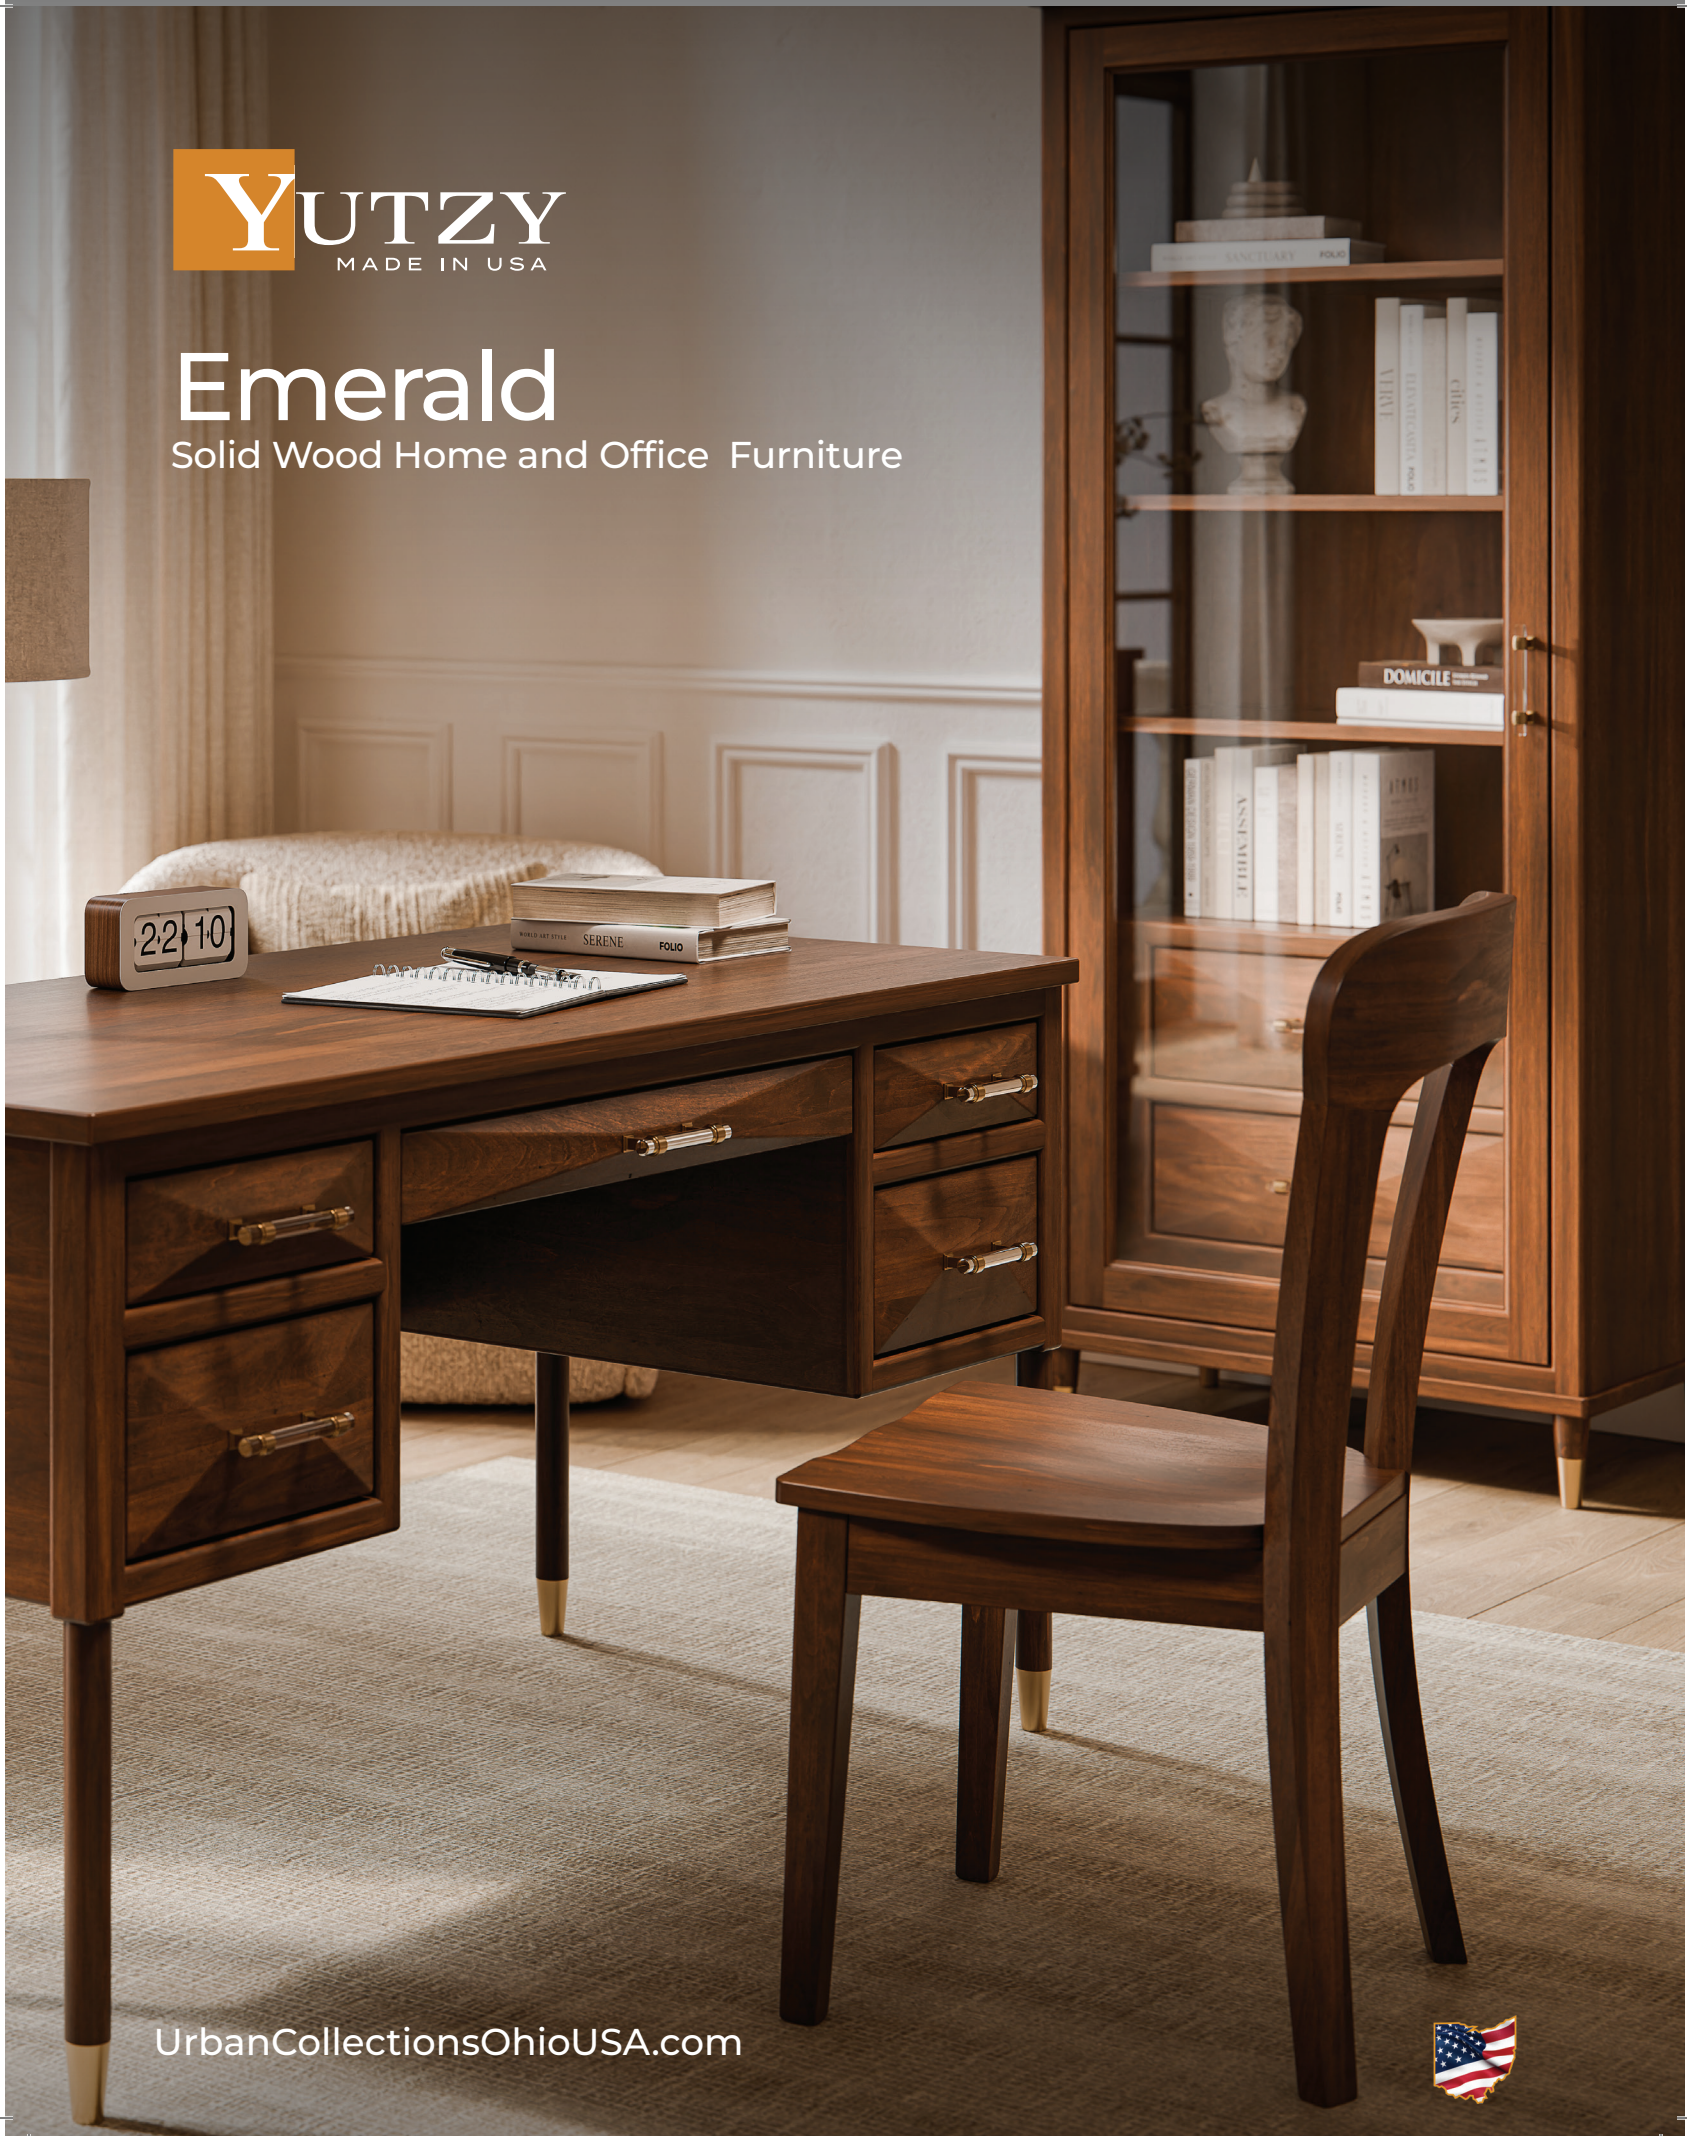

Emerald

Solid Wood Home and Office Furniture

UrbanCollectionsOhioUSA.com

Emerald

Solid Wood Home & Office Furniture

Room scene includes:

#2432 Server

#88301 Writing Desk

#88302 Bookcase

Wood Species;Wormy Maple

Finish: Coffee

Hardware: Pull 36654-CBBZ
(Clear/Golden Champagne)

22/10

SERENE FOLIO

DOMICILE

ANASSIS

Wood Species: Wormy Maple

Finish: Coffee

Hardware: Pull 36654-CBBZ
(Clear/Golden Champagne)

THE KINFOLK
ENTREPRENEUR

Emerald

COLLECTION

#88301
Writing Desk
26"D x 60"W x 31"H

#2431
End Table
26"D x 23"W x 24"H