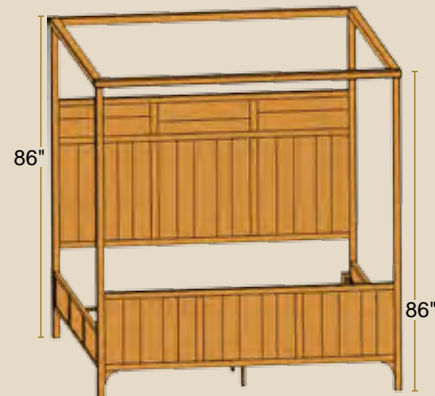

- #66100FD King ..... 81W
- #66100FDcal Calif. King.. 77W
- #66101FD Queen ..... 65W
- #66102FD Full ..... 59W
- #66103FD Twin ..... 44W

**Mirror**

- #66015.....38Wx43H

**Landscape Mirror**

- #66010.....52Wx36H

**6 Drawer Dresser**

- #66002.....19Dx64Wx38H

**8 Drawer Dresser**

- #66004.....19Dx64Wx42H

**Canopy Bed**

- #66104 King ..... 81W
- #66104cal California King 77W
- #66105 Queen ..... 65W
- #66106 Full ..... 59W
- #66107 Twin ..... 44W