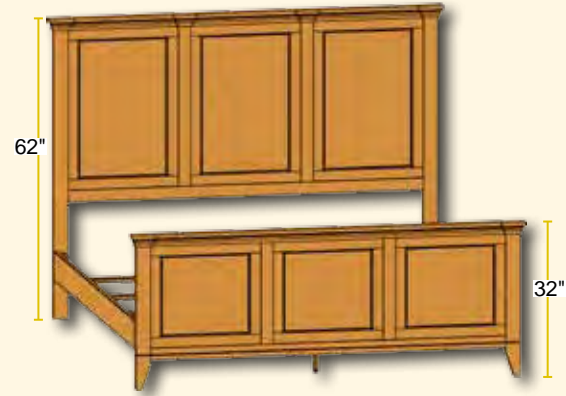

- A. #41104 King Panel Bed
- B. #41041 1 Drawer Nightstand
- C. #41053 Bedside Chest
- D. #41004 9 Drawer Dresser
- E. #41060 Chifferobe

P-7741-T SN Pull

P-7741-T ORB Pull

E

D

C

CHAMPAGNE INDIVIDUAL PIECES

King Crown Panel