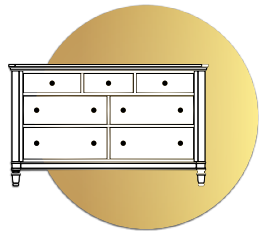

- #41010 36" Round

9 Drawer Dresser

- #41004 20Dx62Wx50H

Clothing Rod
3 Adj Shelves

1 Adj Shelf

Chiffonobe

- #41060 24Dx46Wx64H

YUTZY
WOODWORKING
THE URBAN COLLECTIONS