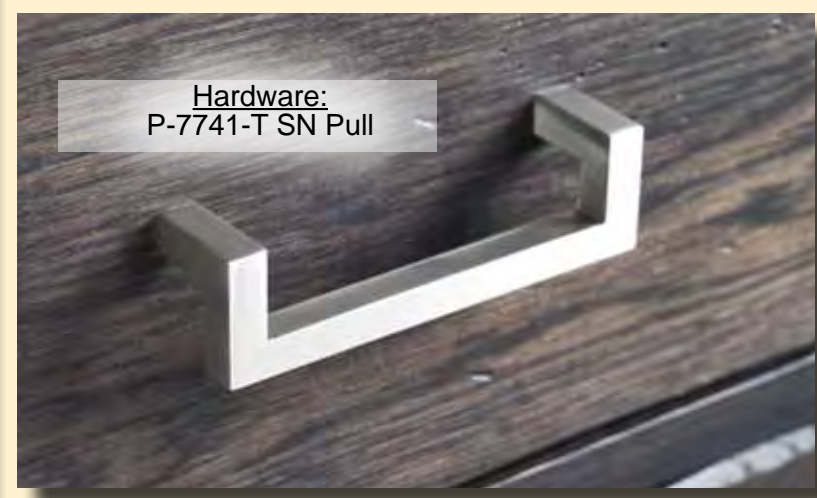

A

D

C

B

- A. #41100 King Crown Panel Bed
- B. #41040 3 Drawer Nightstand
- C. #41000 6 Drawer Dresser
- D. #41010 Mirror
- E. #41022 5 Drawer Chest

E

B

Hardware:
P-7741-T SN Pull