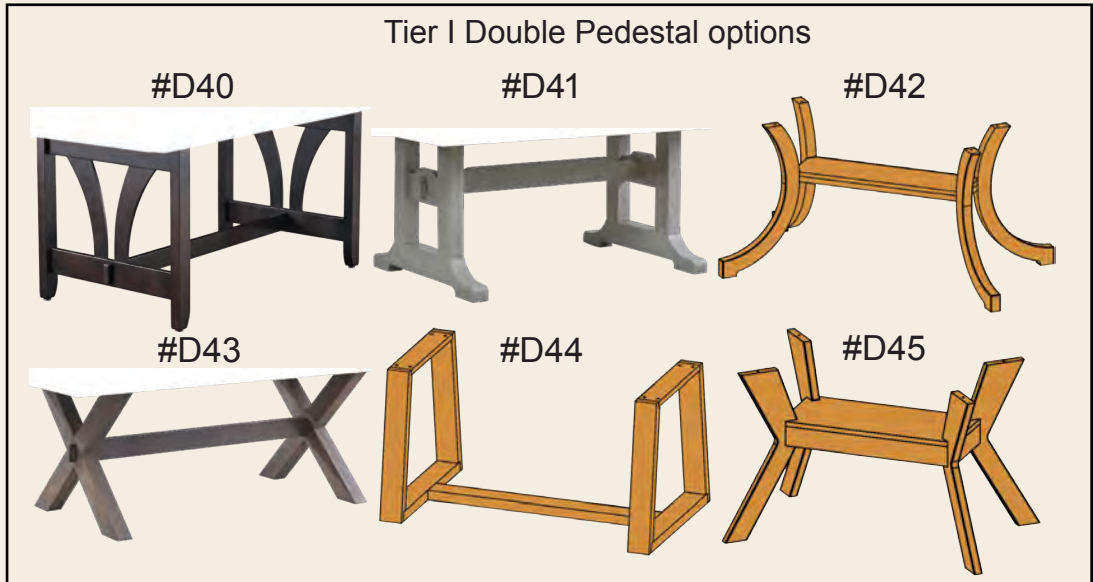

Estate Pedestal Table Shapes

Estate Table Edge Profiles

Flush Apron only available on Square/Rectangle table shapes

Double Pedestal Tables

- #D-3652 36"x52" solid top
- #D-3652-212. 36"x52" with 2-12" leaves
- #D-3652-118. 36"x52" with 1-18" leaf
- #D-3652-218. 36"x52" with 2-18" leaves
- #D-3672 36"x72" solid top
- #D-4266 42"x66" solid top
- #D-4266-212. 42"x66" with 2-12" leaves
- #D-4266-412. 42"x66" with 4-12" leaves
- #D-4266-118. 42"x66" with 1-18" leaf
- #D-4266-218. 42"x66" with 2-18" leaves
- #D-4272 42"x72" solid top
- #D-4272-212. 42"x72" with 2-12" leaves
- #D-4272-412. 42"x72" with 4-12" leaves
- #D-4272-118. 42"x72" with 1-18" leaf
- #D-4272-218. 42"x72" with 2-18" leaves
- #D-4278 42"x78" solid top
- #D-4284 42"x84" solid top
- #D-4296 42"x96" solid top
- #D-4872 48"x72" solid top
- #D-4872-212. 48"x72" with 2-12" leaves
- #D-4872-412. 48"x72" with 4-12" leaves
- #D-4872-118. 48"x72" with 1-18" leaf
- #D-4872-218. 48"x72" with 2-18" leaves
- #D-4878 48"x78" solid top
- #D-4884 48"x84" solid top
- #D-4896 48"x96" solid top

Five steps for order accuracy

Step #2 Size		Step #3 Leaves or Solid (0)		Step #4 Table Shape		Step #5 Profil	
Table Size	Pedestals	Leaves	Solid Tops Only	Shape	Table Profile		
36x52	D	2-12"		SQ (Square)	BVL	Bevel	
42x66	D	4-12"		RNC (Rounded Corner)	HRO	Half Round	
42x72	D	1-18"		SQVL (Square Oval)	MSN	Mission	
48x72	D	2-18"		BOT (Boat)	OGE	O-GEE	
Solid Tops Only				BQT (Banquet)	ROV	Round Over	
36x72	D	0		RND (Round)	SRO	Small Rnd Over	
42x78	D	0		OVL (True Oval)	BKB	Back-bevel	
42x84	D	0		SMVL (Semi-Oval)	FLA	Flush Apron	
42x96	D	0					
48x78	D	0					
48x84	D	0					
48x96	D	0					