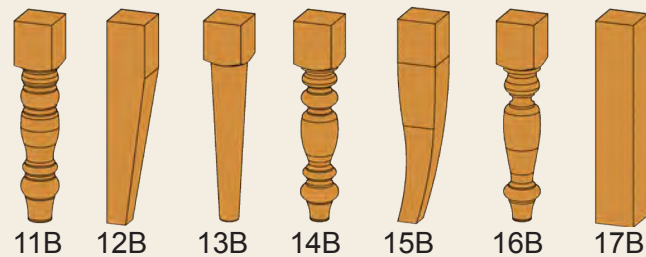

Leg Options

Leg Bench with 11B Leg
Shown in Retreat Cherry
with 7992 Asbury Finish

- #11B-1636 . . . . . 16Dx36Wx18H
- #11B-1644 . . . . . 16Dx44Wx18H
- #11B-1656 . . . . . 16Dx56Wx18H
- #11B-1662 . . . . . 16Dx62Wx18H
- #11B-1668 . . . . . 16Dx68Wx18H