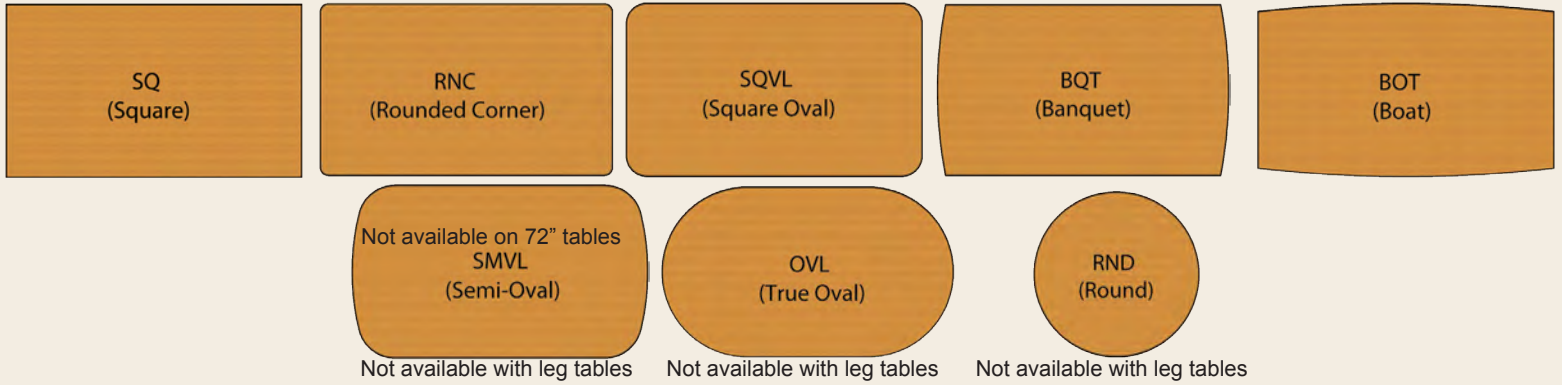

Choosing the furniture that fits your needs as well as your style made easy!

All Estate Table tops are 1"
with floor clearance of 26.375"

Center Leaf Extensions

- A. #S-4848-212 48"x48" Round Table
- B. #S20 10" Single Pedestal
- C. #112S Napoleon Side Chair

Estate Pedestal Table Shapes

Estate Table Edge Profiles

Flush Apron only available on Square/Rectangle table shapes

Single Pedestal Tables

Tier I Single Pedestal options

Tier II Single Pedestal options

Tier III Single Pedestal options