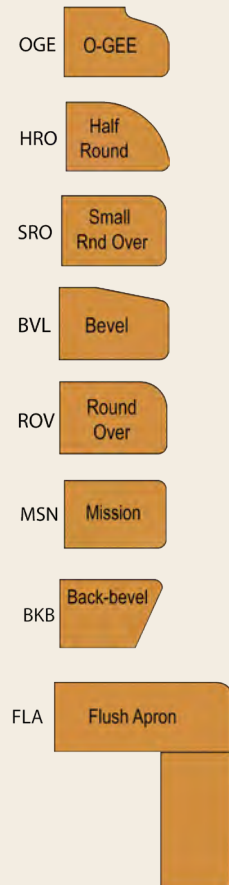

Choosing the furniture that fits your needs as well as your style made easy!

All Estate Table tops are 1"
with floor clearance of 26.375"

Center Leaf Extensions

- A. #S-4848-212 48"x48" Round Table
- B. #S20 10" Single Pedestal
- C. #112S Napoleon Side Chair

Estate Pedestal Table Shapes

Estate Table Edge Profiles

Flush Apron only available on Square/Rectangle table shapes

Single Pedestal Tables

Tier I Single Pedestal options

Tier II Single Pedestal options

Tier III Single Pedestal options