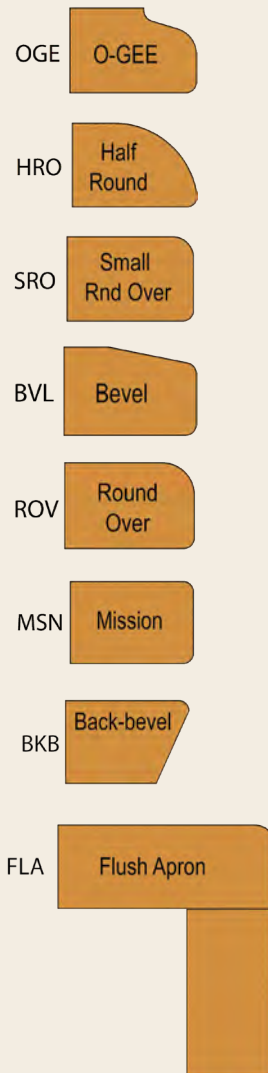

Estate Table Edge Profiles

Flush Apron only available on Square/Rectangle table shapes