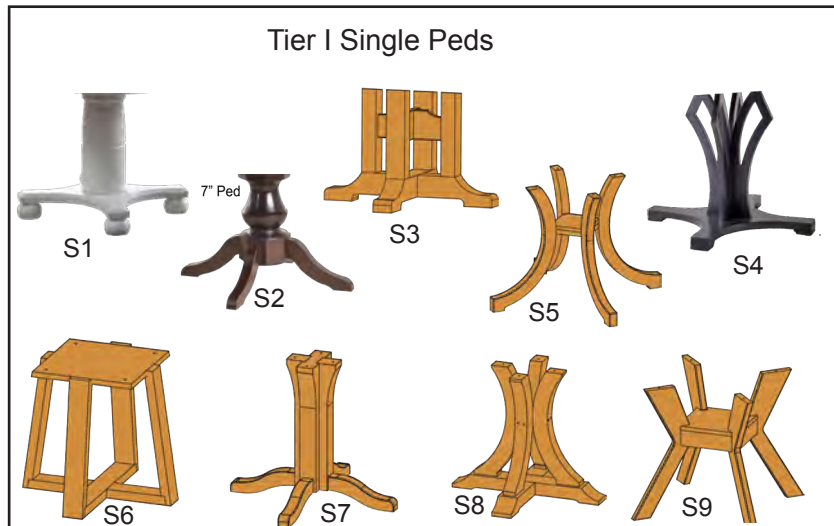

Five steps for order accuracy

Step #2 Size		Step #3 Leaves or Solid (0)		Step #4 Table Shape		Step #5 Profil	
Table Size	Pedestals	Leaves	Solid Tops Only	Shape	Table Profile		
36x52	D	2-12"		SQ (Square)	BVL	Bevel	
42x66	D	4-12"		RNC (Rounded Corner)	HRO	Half Round	
42x72	D	1-18"		SQVL (Square Oval)	MSN	Mission	
48x72	D	2-18"		BOT (Boat)	OGE	O-GEE	
Solid Tops Only				BQT (Banquet)	ROV	Round Over	
36x72	D	0		RND (Round)	SRO	Small Rnd Over	
42x78	D	0		OVL (True Oval)	BKB	Back-bevel	
42x84	D	0		SMVL (Semi-Oval)	FLA	Flush Apron	
42x96	D	0					
48x78	D	0					
48x84	D	0					
48x96	D	0					

Flush Apron only available on Square/Rectangle table shapes

e.g.

#1 Ped#	#2 Table Size	#3 Leaves	#4 Table Shape	#5 Table Edge	Wood Specie	Finish Color	Price
D41	42x60	2-12	BOT	OGE	Retreat Cherry	227 Rich Cherry	

Standard table height is 30"
Option: Also available in Counter Height 36" and Pub Height 42"
See price list options page 3

Five steps for order accuracy

YUTZY
WOODWORKING
THE URBAN COLLECTIONS

The Estate Collection
Single Pedestal Tables