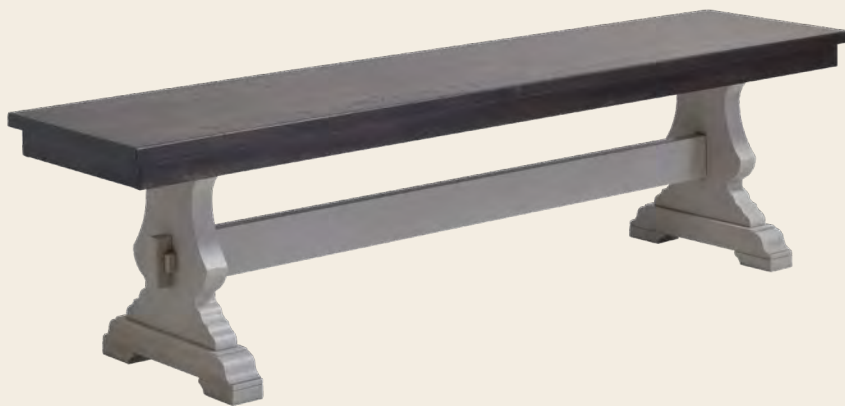

Shown in Retreat White Oak with YWF 4318 wire brushed with keepsake Finish and Optional Nails

Shown in Retreat White Oak with two-tone finishing
Top in YWF4119 - Memphis Finish
Base in YWF4219 - Shell Finish