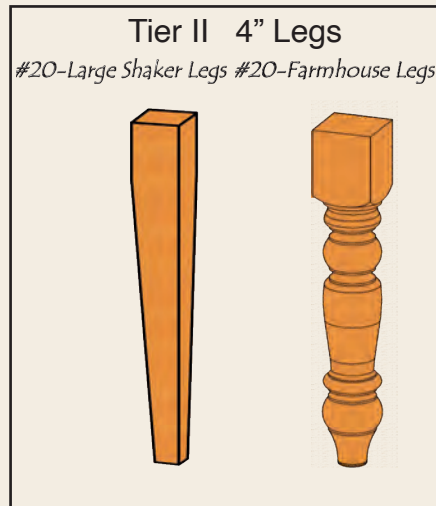

The Estate Collection

Leg Tables

Estate Leg Table Shapes

Estate Table Edge Profiles

Shown in Retreat Cherry
with 113 Michaels Finish

All Table tops are 1"
with floor clearance of 26"

- Leg options
- L12 Shaker Legs
- L13 Jamestown Turned Legs
- L14 Provincial Legs
- L15 Sabre Legs
- L16 Paramount Legs
- L17 Mission Legs
- L20 Large Shaker Legs
- L21 Farmhouse Legs