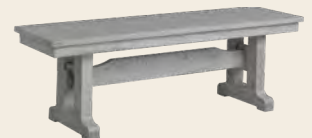

Mission Bench

- #53B-1644....16Dx44Wx18H
- #53B-1656....16Dx56Wx18H
- #53B-1662....16Dx62Wx18H
- #53B-1668....16Dx68Wx18H