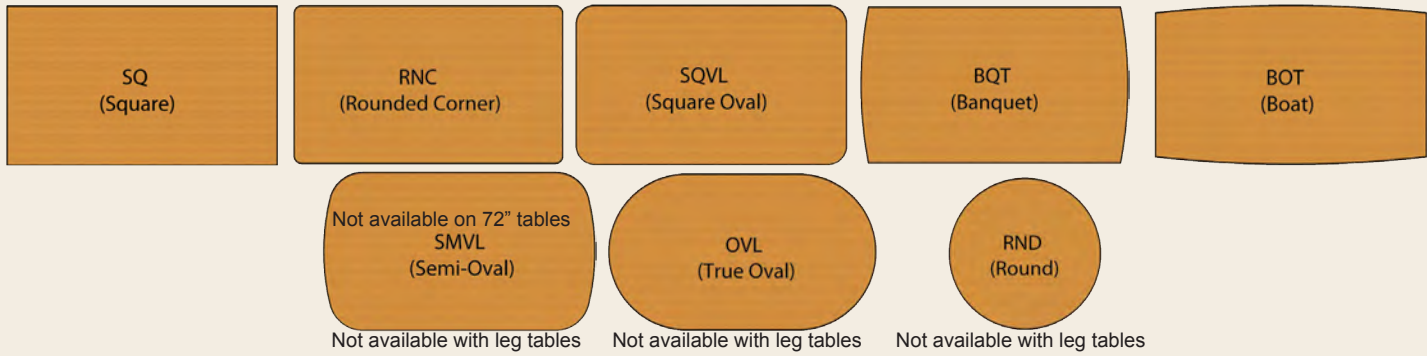

Estate Pedestal Table Shapes