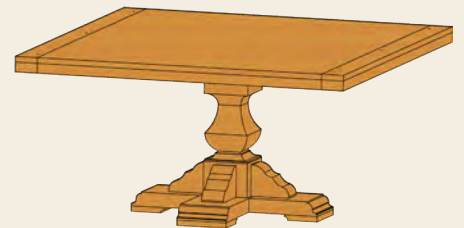

- #55-60SQ . . . . . 60" Square Solid Top
- #55-72SQ . . . . . 72" Square Solid Top