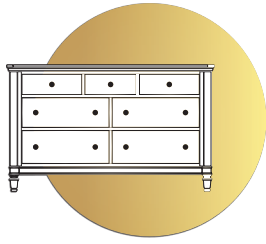

YUTZY

WOODWORKING

THE URBAN COLLECTIONS