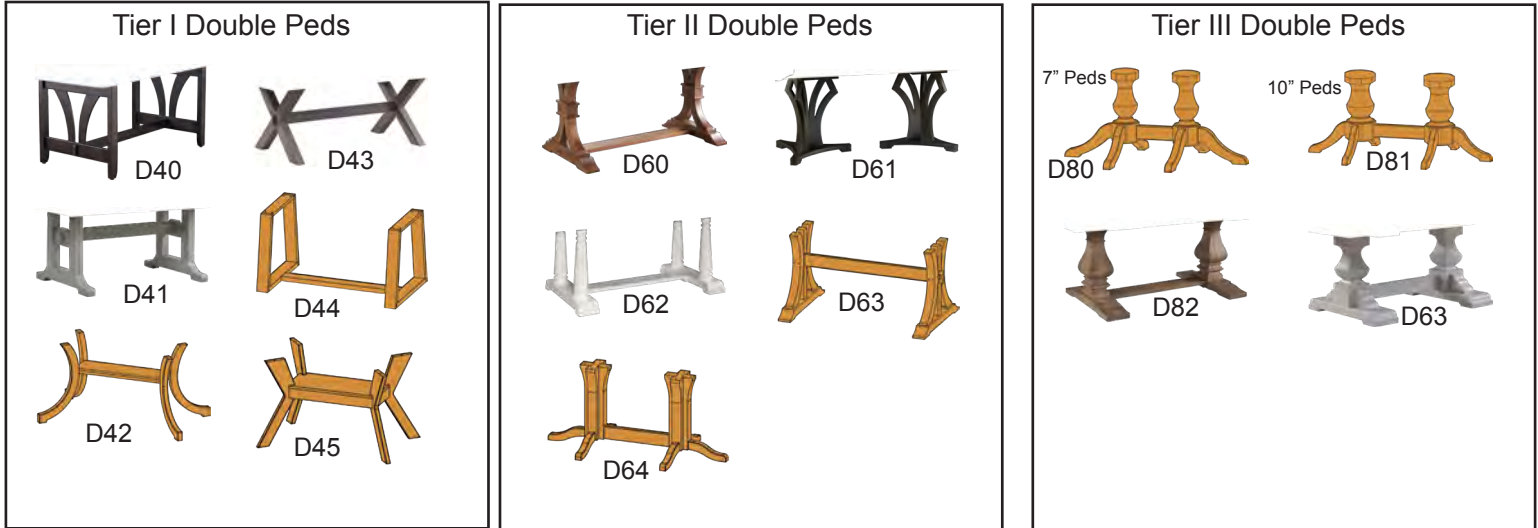

Estate Pedestal Table Shapes

Estate Table Edge Profiles

Flush Apron only available on Square/Rectangle table shapes

Double Pedestal Tables

- #D-3652 36"x52" solid top
- #D-3652-212. 36"x52" with 2-12" leaves
- #D-3652-118. 36"x52" with 1-18" leaf
- #D-3652-218. 36"x52" with 2-18" leaves
- #D-3672 36"x72" solid top
- #D-4266 42"x66" solid top
- #D-4266-212. 42"x66" with 2-12" leaves
- #D-4266-412. 42"x66" with 4-12" leaves
- #D-4266-118. 42"x66" with 1-18" leaf
- #D-4266-218. 42"x66" with 2-18" leaves
- #D-4272 42"x72" solid top
- #D-4272-212. 42"x72" with 2-12" leaves
- #D-4272-412. 42"x72" with 4-12" leaves
- #D-4272-118. 42"x72" with 1-18" leaf
- #D-4272-218. 42"x72" with 2-18" leaves
- #D-4278 42"x78" solid top
- #D-4284 42"x84" solid top
- #D-4296 42"x96" solid top
- #D-4872 48"x72" solid top
- #D-4872-212. 48"x72" with 2-12" leaves
- #D-4872-412. 48"x72" with 4-12" leaves
- #D-4872-118. 48"x72" with 1-18" leaf
- #D-4872-218. 48"x72" with 2-18" leaves
- #D-4878 48"x78" solid top
- #D-4884 48"x84" solid top
- #D-4896 48"x96" solid top

Five steps for order accuracy

Step #2 Size		Step #3 Leaves or Solid (0)		Step #4 Table Shape		Step #5 Profil	
Table Size	Pedestals	Leaves	Solid Tops Only	Shape	Table Profile		
36x52	D	2-12"		SQ (Square)	BVL	Bevel	
42x66	D	4-12"		RNC (Rounded Corner)	HRO	Half Round	
42x72	D	1-18"		SQVL (Square Oval)	MSN	Mission	
48x72	D	2-18"		BOT (Boat)	OGE	O-GEE	
Solid Tops Only				BQT (Banquet)	ROV	Round Over	
36x72	D	0		RND (Round)	SRO	Small Rnd Over	
42x78	D	0		OVL (True Oval)	BKB	Back-bevel	
42x84	D	0		SMVL (Semi-Oval)	FLA	Flush Apron	
42x96	D	0					
48x78	D	0					
48x84	D	0					
48x96	D	0					