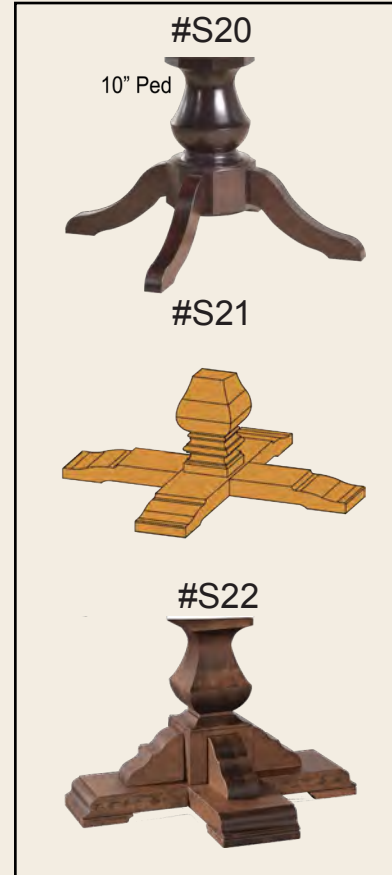

Choosing the furniture that fits your needs as well as your style made easy!

All Estate Table tops are 1"
with floor clearance of 26.375"

Center Leaf Extensions

- A. #S-4848-212 48"x48" Round Table
- B. #S20 10" Single Pedestal
- C. #112S Napoleon Side Chair

Estate Pedestal Table Shapes

Estate Table Edge Profiles

Flush Apron only available on Square/Rectangle table shapes

Single Pedestal Tables

Tier I Single Pedestal options

Tier II Single Pedestal options

Tier III Single Pedestal options

- #S-3636 36"x36" solid top
- #S-3636-212. . . 36"x36" with 2-12" leaves
- #S-3636-118. . . 36"x36" with 1-18" leaf
- #S-3642 36"x42" solid top
- #S-3642-212. . . 36"x42" with 2-12" leaves
- #S-3642-118. . . 36"x42" with 1-18" leaf
- #S-3648 36"x48" solid top
- #S-3648-212. . . 36"x48" with 2-12" leaves
- #S-3648-118. . . 36"x48" with 1-18" leaf
- #S-3652 36"x52" solid top
- #S-3652-118. . . 36"x52" with 1-18" leaf
- #S-3672 36"x72" solid top
- #S-4242 42"x42" solid top
- #S-4242-118. . . 42"x42" with 1-18" leaf
- #S-4260 42"x60" solid top
- #S-4266 42"x66" solid top
- #S-4272 42"x72" solid top
- #S-4848 48"x48" solid top
- #S-4848-212. . . 48"x48" with 2-12" leaves
- #S-4848-118. . . 48"x48" with 1-18" leaf
- #S-5454 54"x54" solid top
- #S-6060 60"x60" solid top
- #S-7272 72"x72" solid top