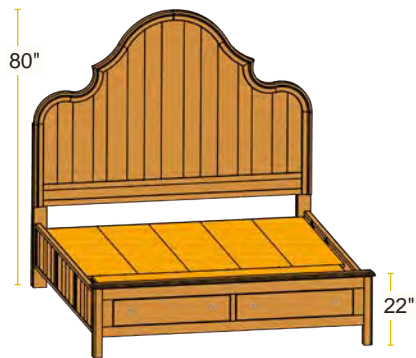

Shown in Retreat White Oak
with YWF4218 Finish
Hardware
Drawers: **YWH4118DOB**

Amador Hill Individual Pieces

Arch Bed

- #40100 King 88Lx81W
- #40100cal California King 92Lx77W
- #40101 Queen 88Lx65W
- #40102 Full 84.5Lx59W
- #40103 Twin 84.5Lx44W

Upholstered Arch Bed

- #40108 King 88Lx81W
- #40108cal California King 92Lx77W
- #40109 Queen 88Lx65W
- #40110 Full 84.5Lx59W
- #40111 Twin 84.5Lx44W

Tufted UPH Arch Bed

- #40112 King 88Lx81W
- #40112cal California King 92Lx77W
- #40113 Queen 88Lx65W
- #40114 Full 84.5Lx59W
- #40115 Twin 84.5Lx44W