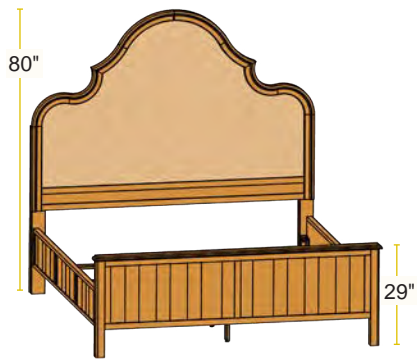

Shown in Retreat White Oak
with YWF4218 Finish
Hardware
Drawers: **YWH4118DOB**

Amador Hill Individual Pieces

Arch Bed

- #40100 King 88Lx81W
- #40100cal California King 92Lx77W
- #40101 Queen 88Lx65W
- #40102 Full 84.5Lx59W
- #40103 Twin 84.5Lx44W

Upholstered Arch Bed

- #40108 King 88Lx81W
- #40108cal California King 92Lx77W
- #40109 Queen 88Lx65W
- #40110 Full 84.5Lx59W
- #40111 Twin 84.5Lx44W

Tufted UPH Arch Bed

- #40112 King 88Lx81W
- #40112cal California King 92Lx77W
- #40113 Queen 88Lx65W
- #40114 Full 84.5Lx59W
- #40115 Twin 84.5Lx44W