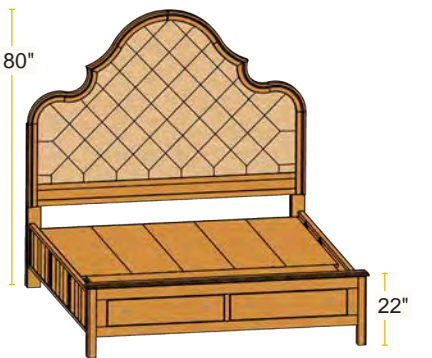

Tufted UPH Arch Bed with Footboard drawers

- #40112FD King 88Lx81W
- #40112FDcal Calif. King . . 92Lx77W
- #40113FD Queen 88Lx65W
- #40114FD Full 84.5Lx59W
- #40115FD Twin 84.5Lx44W