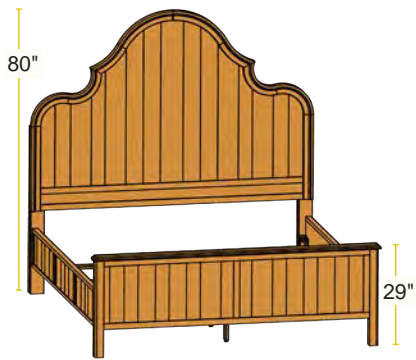

Shown in Retreat White Oak with YWH4119 Finish

Hardware

Drawers: **YWH4118WN**

YWH4218WN
(Standard on some drawers)

C

A

B

- A. **#40104** King Panel Bed
- B. **#40040** 3 Drawer Nightstand
- C. **#40015** Landscape Mirror
- D. **#40002** 6 Drawer Dresser
- E. **#40050** Media Chest
- F. **#40021** 6 Drawer Chest

Shown in Retreat White Oak
with YWF4218 Finish
Hardware
Drawers: **YWH4118DOB**

Amador Hill Individual Pieces

Arch Bed

- #40100 King 88Lx81W
- #40100cal California King 92Lx77W
- #40101 Queen 88Lx65W
- #40102 Full 84.5Lx59W
- #40103 Twin 84.5Lx44W