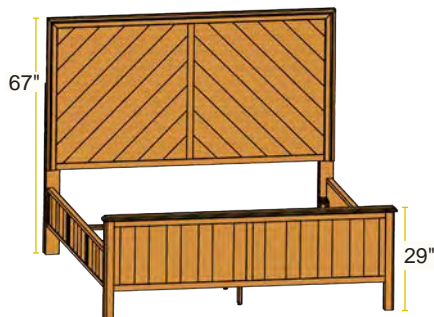

Panel Bed

- #40104 King 88Lx81W
- #40104cal California King 92Lx77W
- #40105 Queen 88Lx65W
- #40106 Full 84.5Lx59W
- #40107 Twin 84.5Lx44W