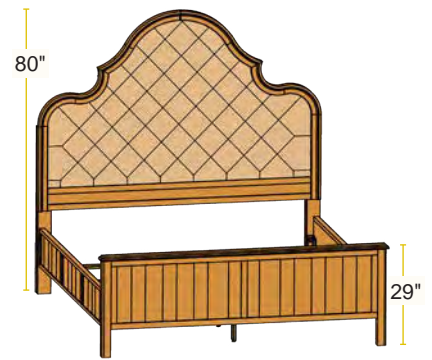

Shown in Retreat White Oak
with YWF4218 Finish
Hardware
Drawers: **YWH4118DOB**

Amador Hill Individual Pieces

Arch Bed

- #40100 King 88Lx81W
- #40100cal California King 92Lx77W
- #40101 Queen 88Lx65W
- #40102 Full 84.5Lx59W
- #40103 Twin 84.5Lx44W

Upholstered Arch Bed

- #40108 King 88Lx81W
- #40108cal California King 92Lx77W
- #40109 Queen 88Lx65W
- #40110 Full 84.5Lx59W
- #40111 Twin 84.5Lx44W

Tufted UPH Arch Bed

- #40112 King 88Lx81W
- #40112cal California King 92Lx77W
- #40113 Queen 88Lx65W
- #40114 Full 84.5Lx59W
- #40115 Twin 84.5Lx44W