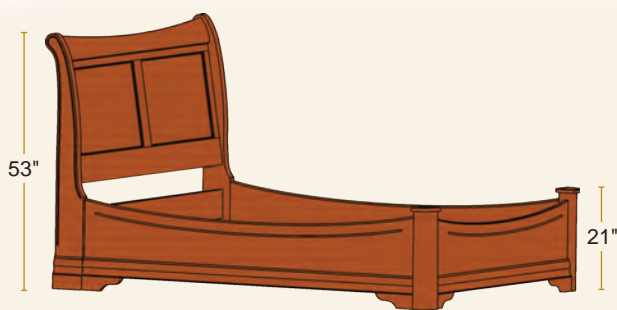

Bordeaux Individual Pieces

Sleigh Bed

Sleigh Bed with 62" High Headboard

- •#92114 King 83W
- •#92114cal Calif King . . 79W
- •#92113 Queen 67W
- •#92112 Full 61W
- •#92111 Twin 45W
- •#92110 King 83W
- •#92110cal Calif King . . 79W
- •#92109 Queen 67W
- •#92108 Full 61W
- •#92107 Twin 45W