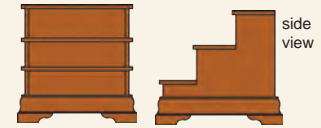

Arched Mirror

- #92000...50Wx40H

Arched Mirror

- #92001...36Wx40H

2 Drawer Nightstand
• #92007...15Dx28Wx27H

3 Drawer Nightstand
• #92027...19Dx21Wx35H

1 Drawer 1 Door Nightstand
• #92028...19Dx21Wx35H

2 Bedside Steps
• #92046 17Dx23Wx15H