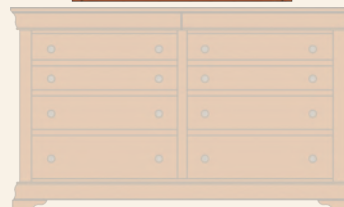

- •#92020...20Dx42Wx38H
- •#92018...20Dx52Wx38H
- •#92029...20Dx62Wx38H

Arched Mirror

- •#92000...50Wx40H