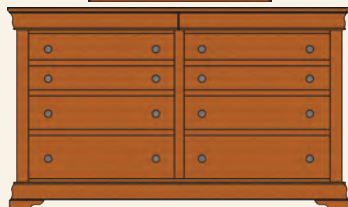

- •#92114 King 83W
- •#92114cal Calif King . . 79W
- •#92113 Queen 67W
- •#92112 Full 61W
- •#92111 Twin 45W
- •#92110 King 83W
- •#92110cal Calif King . . 79W
- •#92109 Queen 67W
- •#92108 Full 61W
- •#92107 Twin 45W

- •#92015...36Wx41H

Dresser