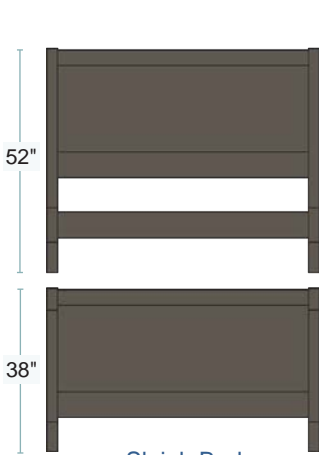

Cortland Individual Pieces

Sleigh Bed

- #1900 King 95Lx81W
- #1900cal
  California King . 99Lx77W
- #1901 Queen . . 95Lx65W
- #1902 Full 90Lx59W
- #1903 Twin 90Lx44W