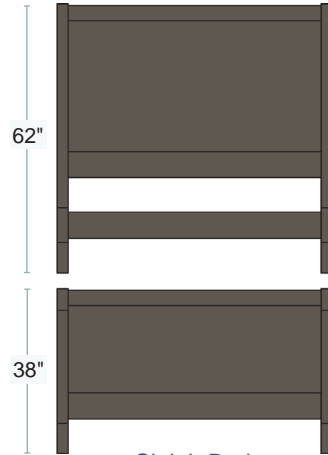

#1975 Door Chest
 Shown in Wormy Maple
 with 137 Antique Slate Stain
 and Keepsake Finish

Cortland Individual Pieces

Sleigh Bed

- #1900 King 95Lx81W
- #1900cal
California King . 99Lx77W
- #1901 Queen . . 95Lx65W
- #1902 Full 90Lx59W
- #1903 Twin 90Lx44W

Sleigh Bed

- #1904 King 94Lx89W
- #1904cal
California King . 98Lx85W
- #1905 Queen . . 94Lx73W
- #1906 Full 88Lx67W
- #1907 Twin 88Lx52W

Sleigh Bed

- #1912 King 95Lx81W
- #1912cal
California King . 99Lx77W
- #1913 Queen . . 95Lx65W
- #1914 Full 90Lx59W
- #1915 Twin 90Lx44W

Sweater Chest
• #1974 19Dx28Wx54H

Mirror for Dresser
• #1964 40Wx40H

Mirror for High Dresser
• #1962 56Wx32H
• #1954 46Wx32H

Mirror for 3 Drawer Top Unit
• #1965 40Wx33H

Mirror for High Dresser with 3 Drawer Unit
• #1963 46Wx24H