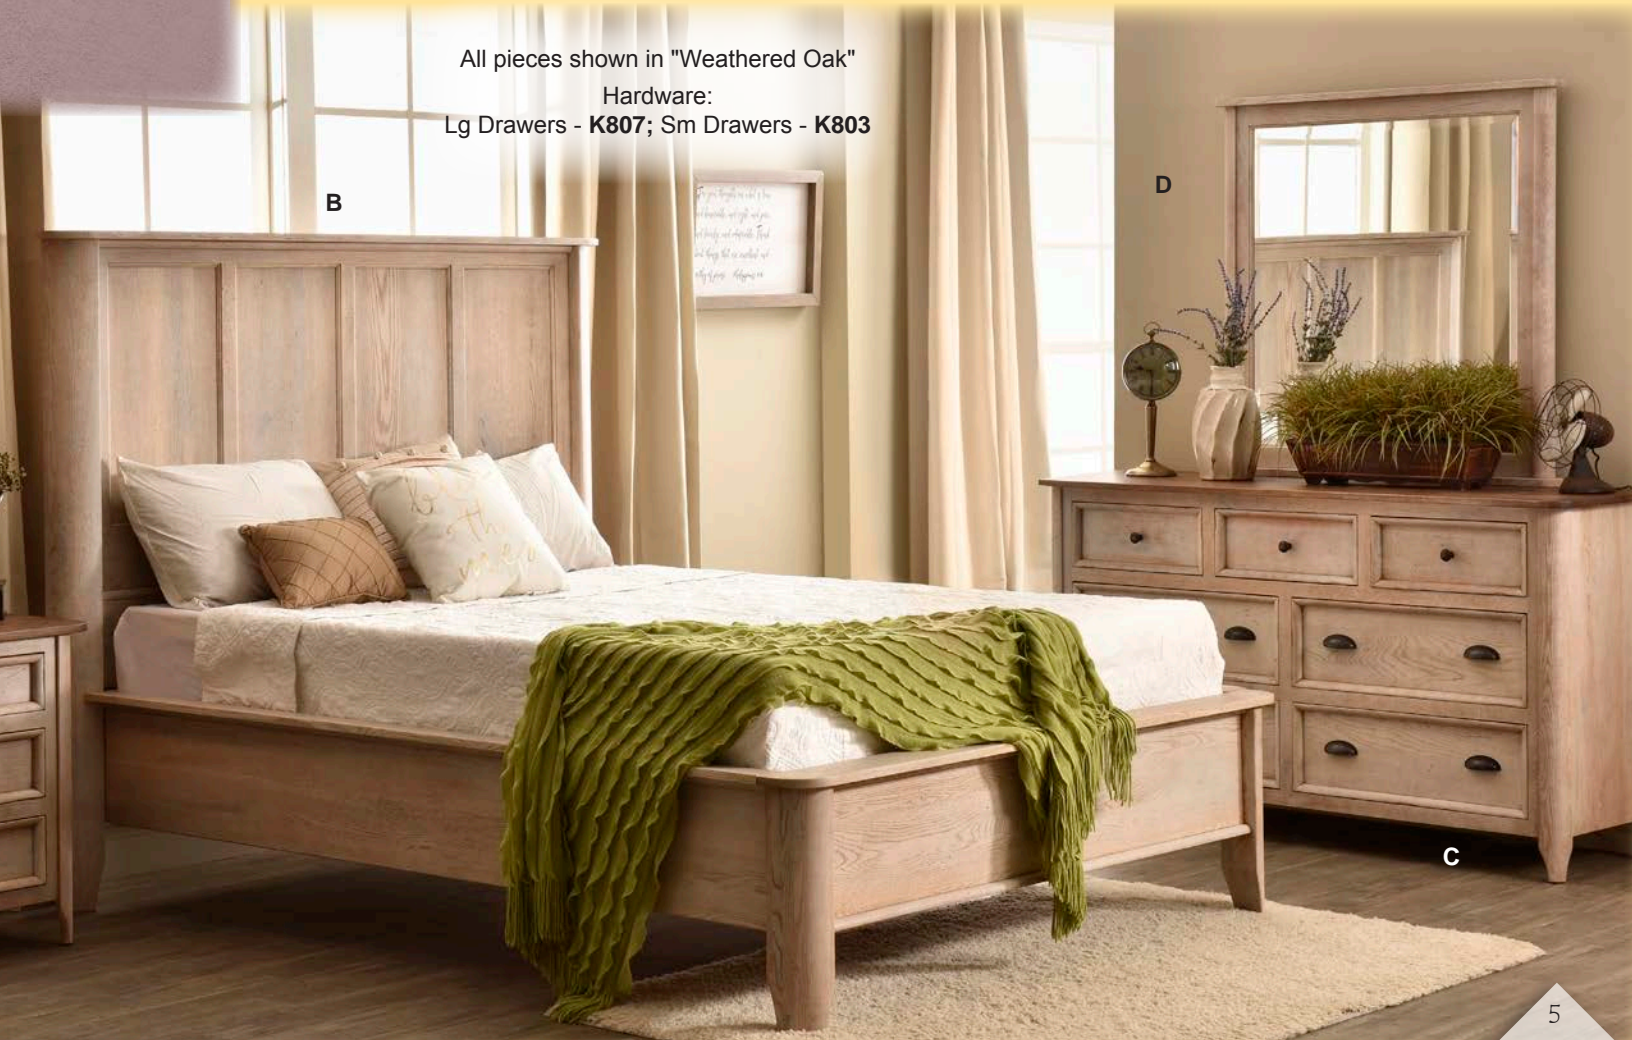

D

C

All pieces shown in "Weathered Oak"

Hardware:

Lg Drawers - **K807**; Sm Drawers - **K803**