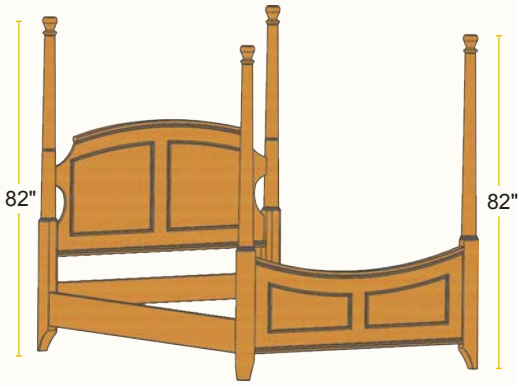

Hardware:

Lg Drawers - **K807**; Sm Drawers - **K803**

B

D

C

# Hudson Individual Pieces

**Arch Poster Bed**

- #1439 King . . . . . 81Wx91L
- #1439cal Calif King . . . . . 77Wx95L
- #1438 Queen . . . . . 65Wx91L
- #1440 Full . . . . . 59Wx87L
- #1441 Twin . . . . . 44Wx87L