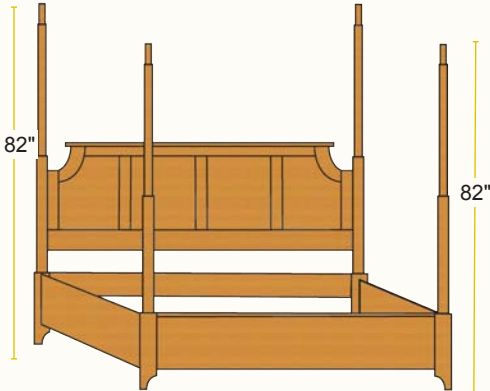

Pencil Post Bed

- #1447King 81Wx91L
- #1447cal Calif King 77Wx95L
- #1446 Queen 65Wx91L
- #1448 Full 59Wx87L
- #1449 Twin 44Wx87L