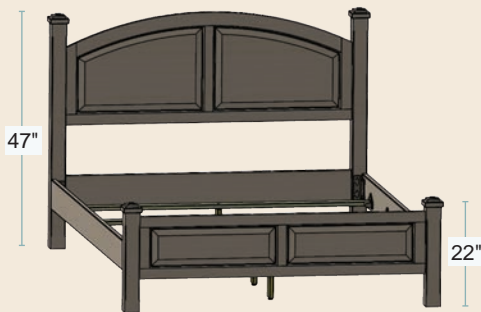

B

A

- A. #56100 Jamestown King Bed
 - B. #56050 Jamestown Door Chest
 - C. #56042 Jamestown 1 drw/2 door Nightstand
- All pieces shown in Maple with Saddle Stain
Hardware:
53005-FB

A

- A. #56131 Jamestown Slat Queen Bed
 - B. #56096 Jamestown Transitions 6 Drawer Chest
 - C. #56094 Jamestown Transitions Dresser
 - D. #56091 Jamestown Transitions Mirror
- All pieces shown in Maple with Kona Stain
Hardware:
YWH1018GB

Jamestown Transitions

All pieces shown in Retreat Cherry with Michael's Stain Hardware: 53005-FB

Summit Bed

- #56116 King 81Wx89L
- #56116cal California King 77Wx93L
- #56117 Queen..... 65Wx89L
- #56118 Full 59Wx83L
- #56119 Twin 44Wx83L

Universal Low Footboard

- #80950 King 84Wx80L
- #80950cal California King 76Wx88L
- #80951 Queen 64Wx84L
- #80952 Full 58Wx78L
- #80953 Twin 43Wx78L

7 Drawer Dresser

- #56090 . 18Dx58Wx36H
- #56094 . 19Dx62Wx38H