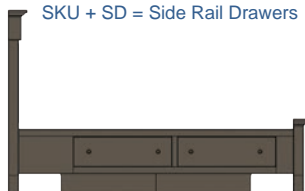

- #56108FD King85Wx91L
- #56108FDcal California King ..81Wx95L
- #56109FD Queen68Wx91L
- #56110FD Full62Wx85L
- #56111FD Twin46Wx85L

SKU + FD = Footboard Drawers

Jamestown Bed

with Low Footboard

- #56100 King85Wx91L
- #56100cal California King ..81Wx95L
- #56101 Queen68Wx91L
- #56102 Full62Wx85L
- #56103 Twin46Wx85L

SKU + SD = Side Rail Drawers

Shaker Bed

- #14114 King82Wx88L
- #14114cal California King...78Wx92L
- #14113 Queen66Wx88L
- #14112 Full60Wx82L
- #14111 Twin44Wx82L

Shaker Bed

with Low Footboard

- #14118 King82Wx88L
- #14118cal California King...78Wx92L
- #14117 Queen66Wx88L
- #14116 Full60Wx82L
- #14115 Twin44Wx82L