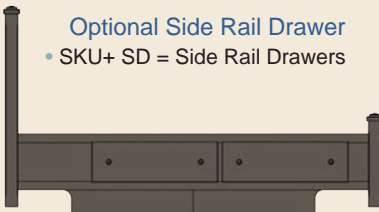

Optional Side Rail Drawer

- SKU+ SD = Side Rail Drawers

3 Drawer Nightstand

- #56092 . 18Dx22Wx27H
- #56095 . 15Dx24Wx27H