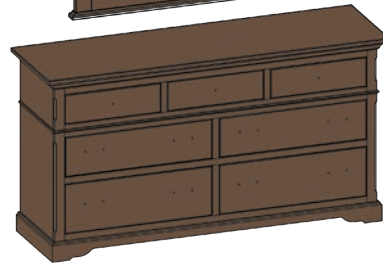

7 Drawer Dresser

- #51006 . . . 20Dx62Wx36.5H
- #51007 . . . 20Dx68Wx36.5H