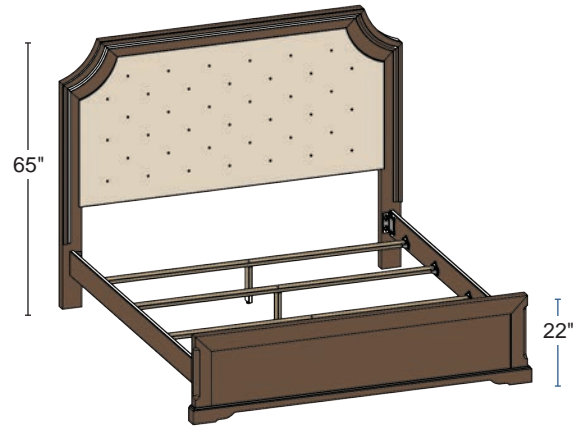

- A. #51100 King Panel Bed
- B. #51003 9 Drawer Dresser
- C. #51012 Landscape Mirror
- D. #51044 2 Door Nightstand
- E. #51055 Bench
- F. #51061 Chifferobe

All pieces shown in Maple
with Earthtone Stain
Bench Upholstered with Broadway
Linen Faux Leather and Black
Upholstery Nails

Hardware:

F

A

D

C

B

E

- A. **#51104** King Upholstered Bed
- B. **#51003** 9 Drawer Dresser
- C. **#51012** Landscape Mirror
- D. **#51044** 2 Door Nightstand
- E. **#51061** Chifferobe

All pieces shown in Maple
with Earthtone Stain
Bed Upholstered with Broadway
Linen Faux Leather and Black
Upholstery Nails

Norway Individual Pieces

Panel Bed
65" HB / 22" FB

- #51100 King . . . 88Lx86W
- #51100cal
California King . 92Lx82W
- #51101 Queen . . 88Lx70W
- #51102 Full . . . 82Lx64W
- #51103 Twin . . . 82Lx48W