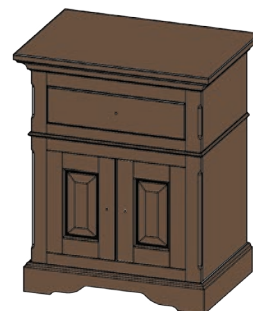

Upholstered Bed
65" HB / 22" FB

- #51104 King . . . 86Lx83W
- #51104cal
California King . 90Lx79W
- #51106 Queen . . 86Lx67W
- #51107 Full . . . 80Lx61W
- #51108 Twin . . . 80Lx45W

Landscape Mirror

- #51012 51.5Wx33.5H

Mirror

- #51013 37.5Wx44.75H

9 Drawer Dresser

- #51008 20Dx62Wx45H
- #51003 20Dx68Wx45H

7 Drawer Dresser

- #51006 . . . 20Dx62Wx36.5H
- #51007 . . . 20Dx68Wx36.5H

Chifferobe

• #51061 . . . 24Dx48Wx64.75H

Bachelor's Chest

• #51024 20Dx38Wx33H

3 Drawer Nightstand

• #51043 . . . 18Dx26Wx31.5H

1 Drawer, 2 Door Nightstand

• #51044 . . . 18Dx26Wx31.5H

Sweater Chest

• #51031 20Dx28Wx53H