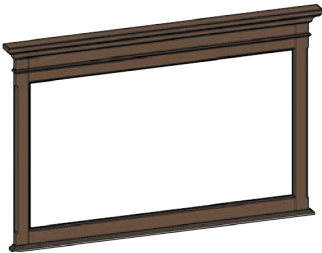

Hardware:

F

A

D

C

B

E

- A. **#51104** King Upholstered Bed
- B. **#51003** 9 Drawer Dresser
- C. **#51012** Landscape Mirror
- D. **#51044** 2 Door Nightstand
- E. **#51061** Chifferobe

All pieces shown in Maple
with Earthtone Stain
Bed Upholstered with Broadway
Linen Faux Leather and Black
Upholstery Nails

Norway Individual Pieces

Panel Bed
65" HB / 22" FB

- #51100 King . . . 88Lx86W
- #51100cal
California King . 92Lx82W
- #51101 Queen . . 88Lx70W
- #51102 Full . . . 82Lx64W
- #51103 Twin . . . 82Lx48W

Upholstered Bed
65" HB / 22" FB

- #51104 King . . . 86Lx83W
- #51104cal
California King . 90Lx79W
- #51106 Queen . . 86Lx67W
- #51107 Full . . . 80Lx61W
- #51108 Twin . . . 80Lx45W

Landscape Mirror

- #51012 51.5Wx33.5H