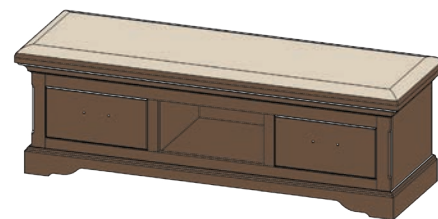

Bench

• #51055 . . . 18Dx56Wx18.5H