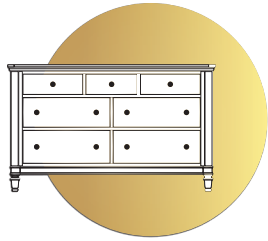

YUTZY

WOODWORKING

THE URBAN COLLECTIONS