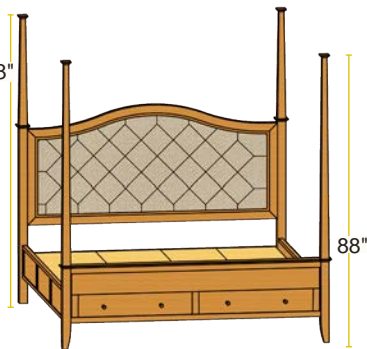

**Tufted Upholstered Post Bed
with Footboard drawers**

- #68108FD King 81Wx90L
- #68108FDcal Calif. King 77Wx90L
- #68109FD Queen 65Wx90L
- #68110FD Full 59Wx84L
- #68111FD Twin 44Wx84L