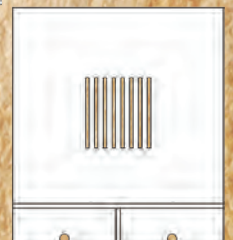

Bachelor Chest  
• #32025..20Dx38Wx33H

2 Adj Shelves

Clothing Rod  
3 Adj Shelves

Chifferobe  
• #32060 . . . . 22Dx48Wx63H

1 Adj Shelf

1 Piece Armoire  
• #32070 . . . . 24Dx42Wx64H  
• #32071 . . . . 24Dx48Wx64H

Clothing Rod

2 Adj Shelves

2 Piece Armoire  
• #32073 . . . . 24Dx42Wx81H  
• #32074 . . . . 24Dx48Wx81H

Clothing Rod

2 Adj Shelves

2 Piece Media Armoire  
• #32075 . . . . 24Dx42Wx72H