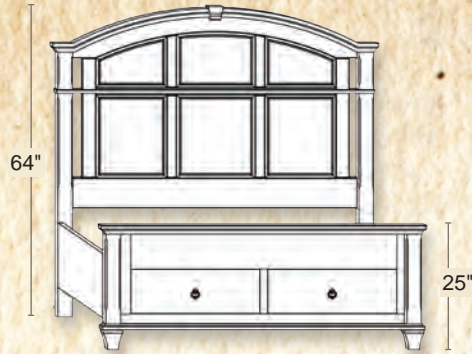

Arch Bed with Footboard drawers

- #32100FD King 80W
- #32100calFD Calif King 76W
- #32101FD Queen 64W
- #32102FD Full 58W
- #32103FD Twin 43W