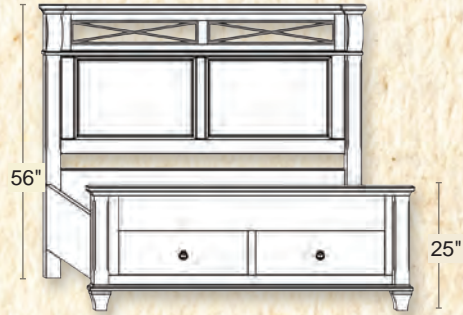

Iron Bed with Footboard drawers

- #32104FD King 80W
- #32104calFD Calif King 76W
- #32105FD Queen 64W
- #32106FD Full 58W
- #32107FD Twin 43W