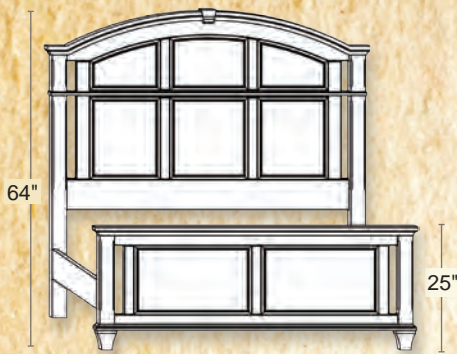

# Reminisce Individual Pieces

Arch Panel Bed

- #32100 King . . . . . 80W
- #32100cal Calif King . . . . . 76W
- #32101 Queen . . . . . 64W
- #32102 Full . . . . . 58W
- #32103 Twin . . . . . 43W

Arch Bed with Footboard drawers