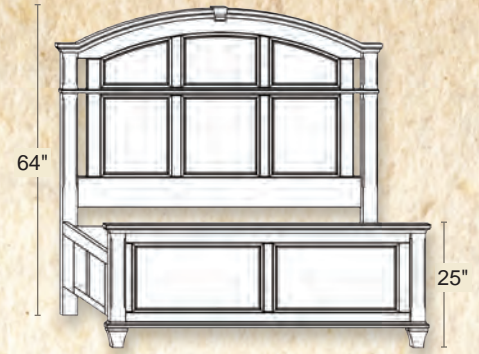

# Reminisce Individual Pieces

Arch Panel Bed

- #32100 King . . . . . 80W
- #32100cal Calif King . . . . . 76W
- #32101 Queen . . . . . 64W
- #32102 Full . . . . . 58W
- #32103 Twin . . . . . 43W

Arch Bed with Footboard drawers

- #32100FD King . . . . . 80W
- #32100calFD Calif King . . . . . 76W
- #32101FD Queen . . . . . 64W
- #32102FD Full . . . . . 58W
- #32103FD Twin . . . . . 43W

Arch Panel Bed with Side Rail Drawers

- #32100SD King . . . . . 80W
- #32100calSD Calif King . . . . . 76W
- #32101SD Queen . . . . . 64W
- #32102SD Full . . . . . 58W
- #32103SD Twin . . . . . 43W