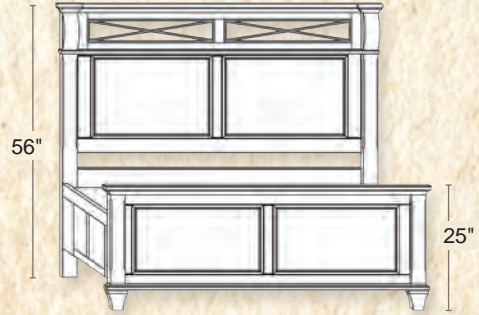

Iron Panel Bed with Side Rail Drawers

- #32104SD King 80W
- #32104calSD Calif King 76W
- #32105SD Queen 64W
- #32106SD Full 58W
- #32107SD Twin 43W

- #32010 . . . . . 50Wx38H

- #32011 . . . . . 50Wx38H

- #32040 . . . . . 19Dx26Wx31H

- #32041 . . . . . 19Dx26Wx31H