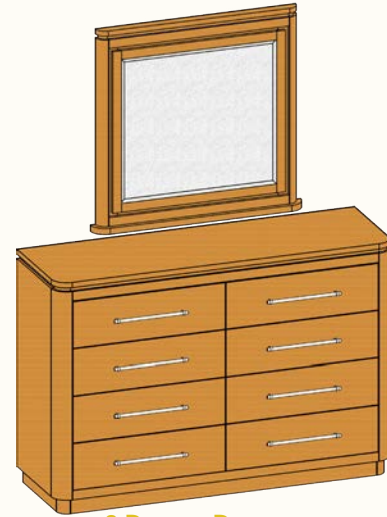

**3 Drawer Nightstand**

- #67041.....20Dx26Wx27H

**2 Drawer Nightstand**

- #67042.....15Dx22Wx27H

**Mirror**

- #67010....42Wx40H

**6 Drawer Dresser**

- #67001....20Dx62Wx35H
- #67002....20Dx72Wx35H
- #67003....18Dx58Wx35H

**Mirror**

- #67010....42Wx40H

**8 Drawer Dresser**

- #67004....20Dx64Wx44H

**🔧 Clothing Rod**

**5 Drawer Chest**

- #67020....18Dx36Wx53H

**5 Drawer Chest**