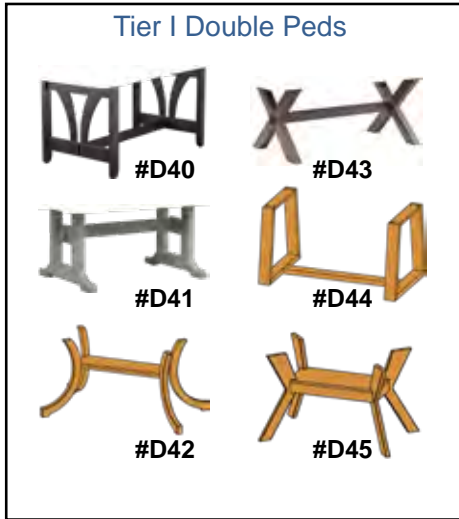

Estate Table Edge Profiles

Flush Apron only available on Square/Rectangle/ table shapes

Flush Apron only available for Round tables

Five steps for order accuracy

Step #2
Size

Step #3
Leaves or Solid (0)

Step #4
Table Shape

Step #5
Profile

Table Size	Pedestals
36x52	D
42x66	D
42x72	D
48x72	D
Solid Tops Only	
36x72	D
42x78	D
42x84	D
42x96	D
48x78	D
48x84	D
48x96	D

Leaves	
2-12"	
4-12"	
1-18"	
2-18"	
Solid Tops Only	
0	
0	
0	
0	
0	
0	
0	