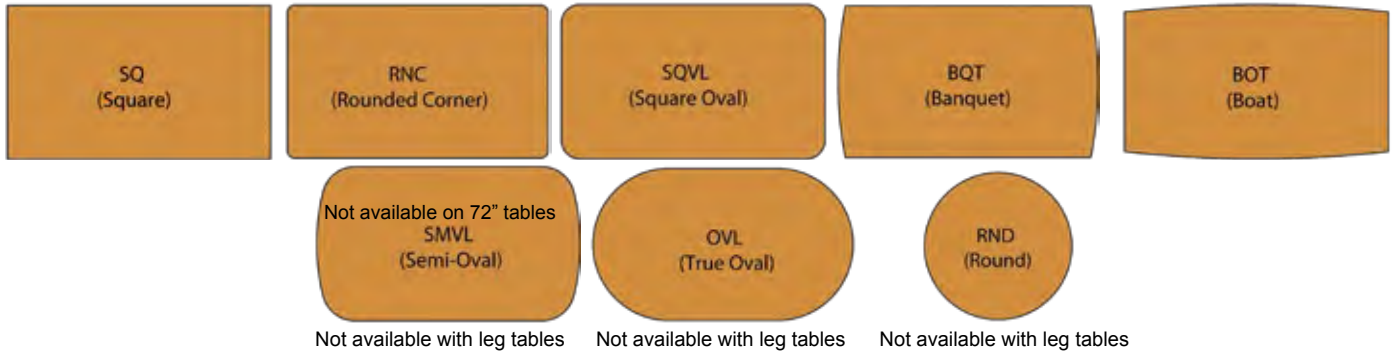

Estate Pedestal Table Shapes

- #D-3652 . . . . . 36"x52" solid top
- #D-3652-212. . . . 36"x52" with 2-12" leaves
- #D-3652-118. . . . 36"x52" with 1-18" leaf
- #D-3652-218. . . . 36"x52" with 2-18" leaves
- #D-3672 . . . . . 36"x72" solid top
- #D-4266 . . . . . 42"x66" solid top
- #D-4266-212. . . . 42"x66" with 2-12" leaves
- #D-4266-412. . . . 42"x66" with 4-12" leaves
- #D-4266-118. . . . 42"x66" with 1-18" leaf
- #D-4266-218. . . . 42"x66" with 2-18" leaves
- #D-4272 . . . . . 42"x72" solid top
- #D-4272-212. . . . 42"x72" with 2-12" leaves
- #D-4272-412. . . . 42"x72" with 4-12" leaves
- #D-4272-118. . . . 42"x72" with 1-18" leaf
- #D-4272-218. . . . 42"x72" with 2-18" leaves
- #D-4278 . . . . . 42"x78" solid top
- #D-4284 . . . . . 42"x84" solid top
- #D-4296 . . . . . 42"x96" solid top
- #D-4872 . . . . . 48"x72" solid top
- #D-4872-212. . . . 48"x72" with 2-12" leaves
- #D-4872-412. . . . 48"x72" with 4-12" leaves
- #D-4872-118. . . . 48"x72" with 1-18" leaf
- #D-4872-218. . . . 48"x72" with 2-18" leaves
- #D-4878 . . . . . 48"x78" solid top
- #D-4884 . . . . . 48"x84" solid top
- #D-4896 . . . . . 48"x96" solid top