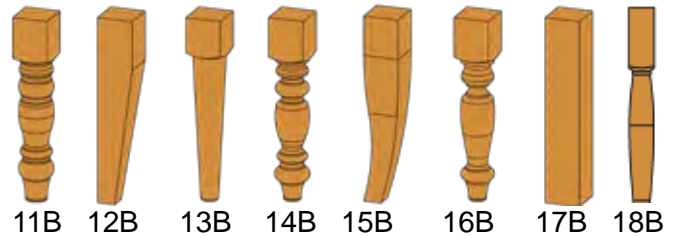

Leg Options

- #11B-1636 . . . . . 16Dx36Wx18H
- #11B-1644 . . . . . 16Dx44Wx18H
- #11B-1656 . . . . . 16Dx56Wx18H
- #11B-1662 . . . . . 16Dx62Wx18H
- #11B-1668 . . . . . 16Dx68Wx18H

- #52B-1644 . . . . . 16Dx44Wx18H
- #52B-1656 . . . . . 16Dx56Wx18H
- #52B-1662 . . . . . 16Dx62Wx18H
- #52B-1668 . . . . . 16Dx68Wx18H

- #D44B-1644 . . . . . 16Dx44Wx18H
- #D44B-1656 . . . . . 16Dx56Wx18H
- #D44B-1662 . . . . . 16Dx62Wx18H
- #D44B-1668 . . . . . 16Dx68Wx18H