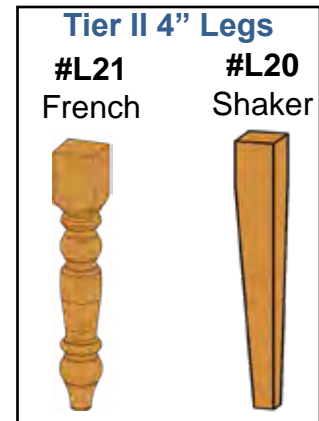

Five steps for order accuracy

YUTZY
WOODWORKING
THE URBAN COLLECTIONS

The Estate Collection
Leg Tables

#18-Adele

Step #1
Leg Style

Step #2
Size

Step #3
Leaves or Solid (0)

Step #4
Table Shape

Step #5
Profile

Table Size

36x36
36x42
36x48
36x52
42x42
42x60
42x66
42x72
48x48
48x72
Solid
Tops Only
36x72
42x78
42x84
42x96
48x78
48x84
48x96
54x54
60x60

Leaves

0
2-12"
4-12"
1-18"
2-18"
Solid
Tops Only
0
0
0
0
0
0
0
0