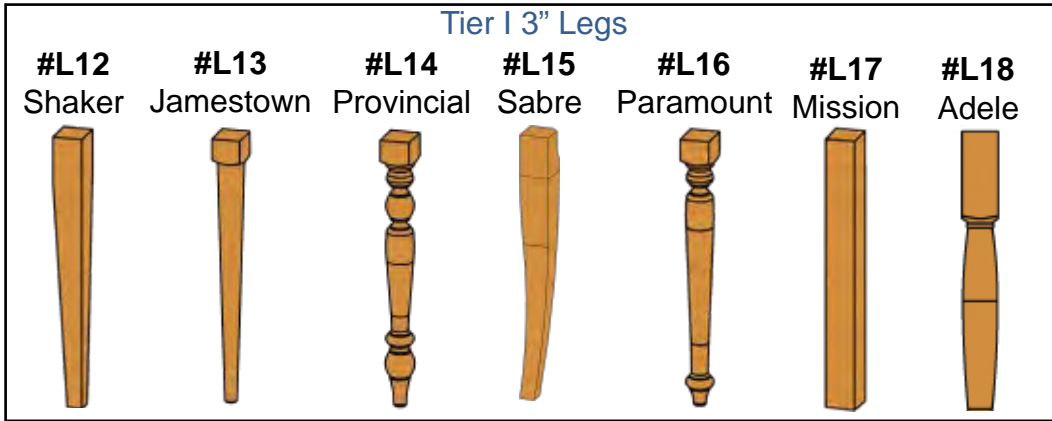

Five steps for order accuracy

YUTZY
WOODWORKING
THE URBAN COLLECTIONS

The Estate Collection
Leg Tables

#18-Adele

Step #1
Leg Style

Step #2
Size

Step #3
Leaves or Solid (0)

Step #4
Table Shape

Step #5
Profile

Table Size

36x36
36x42
36x48
36x52
42x42
42x60
42x66
42x72
48x48
48x72
Solid
Tops Only
36x72
42x78
42x84
42x96
48x78
48x84
48x96
54x54
60x60

Leaves

0
2-12"
4-12"
1-18"
2-18"
Solid
Tops Only
0
0
0
0
0
0
0
0