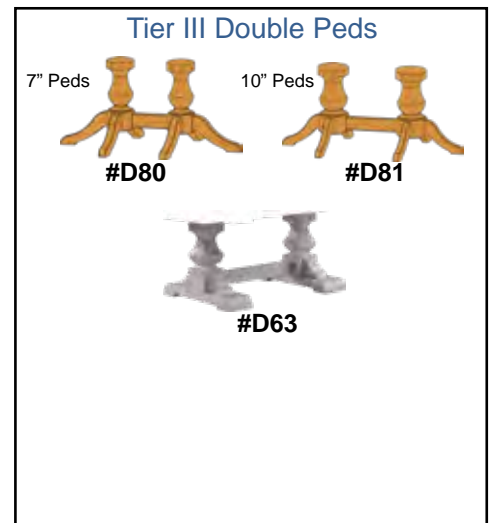

A

C

C

C

B

D

Premium Double Pedestal Tables

#PD-4266 42"x66" Premium solid top	#PD-4866 48"x66" Premium solid top
#PD-4266-212 42"x66" with 2-12" leaves	#PD-4866-212 48"x66" with 2-12" leaves
#PD-4266-412 42"x66" with 4-12" leaves	#PD-4866-412 48"x66" with 4-12" leaves
#PD-4266-118 42"x66" with 1-18" leaf	#PD-4866-118 48"x66" with 1-18" leaf
#PD-4266-218 42"x66" with 2-18" leaves	#PD-4866-218 48"x66" with 2-18" leaves
#PD-4272 42"x72" Premium solid top	#PD-4872 48"x72" Premium solid top
#PD-4272-212 42"x72" with 2-12" leaves	#PD-4872-212 48"x72" with 2-12" leaves
#PD-4272-412 42"x72" with 4-12" leaves	#PD-4872-412 48"x72" with 4-12" leaves
#PD-4272-118 42"x72" with 1-18" leaf	#PD-4872-118 48"x72" with 1-18" leaf
#PD-4272-218 42"x72" with 2-18" leaves	#PD-4872-218 48"x72" with 2-18" leaves
#PD-4278 42"x78" Premium solid top	#PD-4878 48"x78" Premium solid top
#PD-4284 42"x84" Premium solid top	#PD-4884 48"x84" Premium solid top
#PD-4296 42"x96" Premium solid top	#PD-4896 48"x96" Premium solid top
#PD-42110 42"x110" Premium solid top	#PD-48110 48"x110" Premium solid top

Premium Double Pedestal Table Shape

*Only Square table shape available with these tables

Premium Table Edge Profile

*Only Mission edge is available with these tables

Five steps for order accuracy

Step #2
Size

Step #3
Leaves or Solid (0)

Step #4
Table Shape

Step #5
Profile

Table Size	Pedestals
42x66	D
42x72	D
48x66	D
48x72	D
Solid Tops Only	
42x78	D
42x84	D
42x96	D
42x110	D
48x78	D
48x84	D
48x96	D
48x110	D

Leaves	
2-12"	
4-12"	
1-18"	
2-18"	
Solid Tops Only	
0	
0	
0	
0	
0	
0	
0	
0	