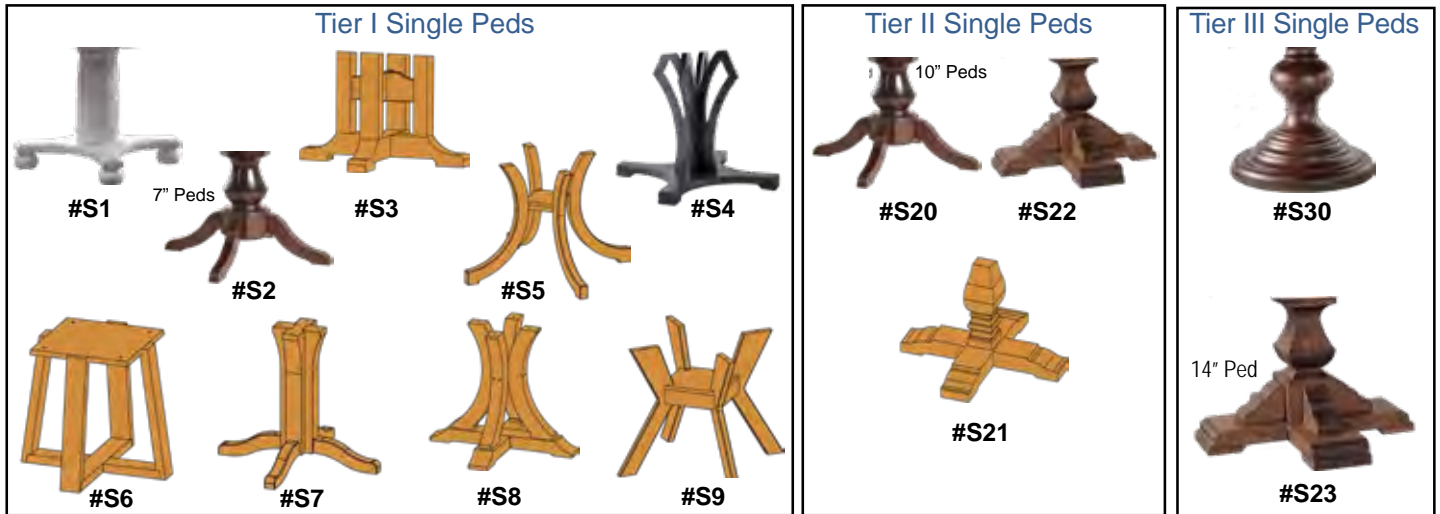

All pieces shown in Retreat White
Oak wood and YWF 4218 Stain

Estate Pedestal Table Shapes

Not available with leg tables Not available with leg tables Not available with leg tables

- #S-3636** 36"x36" solid top
- #S-3636-212** . . 36"x36" with 2-12" leaves
- #S-3636-118** . . 36"x36" with 1-18" leaf
- #S-3642** 36"x42" solid top
- #S-3642-212** . . 36"x42" with 2-12" leaves
- #S-3642-118** . . 36"x42" with 1-18" leaf
- #S-3648** 36"x48" solid top
- #S-3648-212** . . 36"x48" with 2-12" leaves
- #S-3648-118** . . 36"x48" with 1-18" leaf
- #S-3652** 36"x52" solid top
- #S-3652-118** . . 36"x52" with 1-18" leaf
- #S-3672** 36"x72" solid top
- #S-4242** 42"x42" solid top
- #S-4242-118** . . 42"x42" with 1-18" leaf
- #S-4260** 42"x60" solid top
- #S-4266** 42"x66" solid top
- #S-4272** 42"x72" solid top
- #S-4848** 48"x48" solid top
- #S-4848-212** . . 48"x48" with 2-12" leaves
- #S-4848-118** . . 48"x48" with 1-18" leaf
- #S-5454** 54"x54" solid top
- #S-6060** 60"x60" solid top
- #S-7272** 72"x72" solid top

Estate Table Edge Profiles

Flush Apron only available on Square/Rectangle table shapes

Flush Apron only available for Round tables

Flush Apron only available for Round tables

Five steps for order accuracy

YUTZY
WOODWORKING
THE URBAN COLLECTIONS

The Estate Collection
Single Pedestal Tables

Step #2
Size

Step #3
Leaves or Solid (0)

Step #4
Table Shape

Step #5
Profile

Table Size	Pedestals
36x36	S
36x42	S
36x48	S
36x52	S
42x42	S
48x48	S
Solid Tops Only	
36X72	S
42x60	S
42x66	S
42x72	S
54x54	S
60x60	S
72x72	S