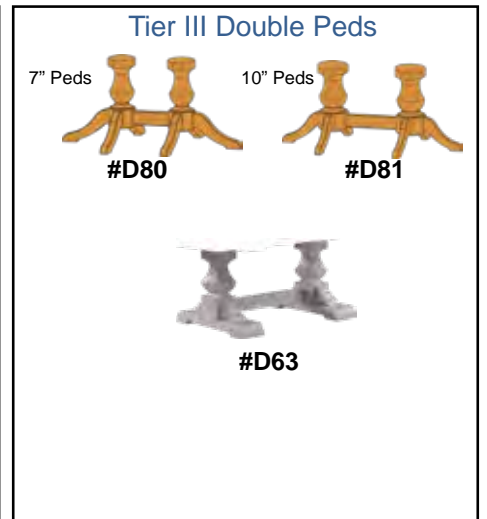

Estate Table Edge Profiles

Flush Apron only available on Square/Rectangle/ table shapes

Flush Apron only available for Round tables

Five steps for order accuracy

Step #2
Size

Step #3
Leaves or Solid (0)

Step #4
Table Shape

Step #5
Profile

Table Size	Pedestals
36x52	D
42x66	D
42x72	D
48x72	D
Solid Tops Only	
36x72	D
42x78	D
42x84	D
42x96	D
48x78	D
48x84	D
48x96	D

Leaves	
2-12"	
4-12"	
1-18"	
2-18"	
Solid Tops Only	
0	
0	
0	
0	
0	
0	
0	