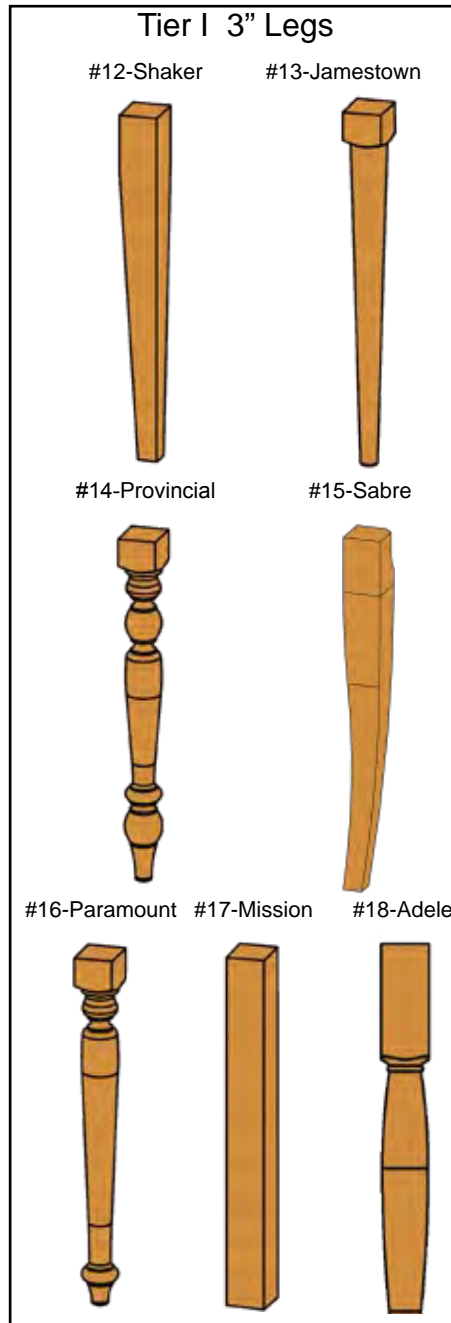

Leg options

- L12 Shaker Legs
- L13 Jamestown Turned Legs
- L14 Provincial Legs
- L15 Sabre Legs
- L16 Paramount Legs
- L17 Mission Legs
- L18 Adele Legs
- L20 Large Shaker Legs
- L21 Farmhouse Legs

- #L-3636 . . . . . 36"x36" solid top
- #L-3636-212 . . . . . 36"x36" with 2-12" leaves
- #L-3636-118 . . . . . 36"x36" with 1-18" leaf
- #L-3642 . . . . . 36"x42" solid top
- #L-3642-212 . . . . . 36"x42" with 2-12" leaves
- #L-3642-118 . . . . . 36"x42" with 1-18" leaf
- #L-3648 . . . . . 36"x48" solid top
- #L-3648-212 . . . . . 36"x48" with 2-12" leaves
- #L-3648-412 . . . . . 36"x48" with 4-12" leaves
- #L-3648-118 . . . . . 36"x48" with 1-18" leaf
- #L-3648-218 . . . . . 36"x48" with 2-18" leaves
- #L-3652 . . . . . 36"x52" solid top
- #L-3652-212 . . . . . 36"x52" with 2-12" leaves
- #L-3652-412 . . . . . 36"x52" with 4-12" leaves
- #L-3652-118 . . . . . 36"x52" with 1-18" leaf
- #L-3652-218 . . . . . 36"x52" with 2-18" leaves
- #L-3672 . . . . . 36"x72" solid top
- #L-4242 . . . . . 42"x42" solid top
- #L-4242-212 . . . . . 42"x42" with 2-12" leaves
- #L-4242-118 . . . . . 42"x42" with 1-18" leaf
- #L-4260 . . . . . 42"x60" solid top
- #L-4260-212 . . . . . 42"x60" with 2-12" leaves
- #L-4260-412 . . . . . 42"x60" with 4-12" leaves
- #L-4260-118 . . . . . 42"x60" with 1-18" leaf
- #L-4260-218 . . . . . 42"x60" with 2-18" leaves
- #L-4266 . . . . . 42"x66" solid top
- #L-4266-212 . . . . . 42"x66" with 2-12" leaves
- #L-4266-412 . . . . . 42"x66" with 4-12" leaves
- #L-4266-118 . . . . . 42"x66" with 1-18" leaf
- #L-4266-218 . . . . . 42"x66" with 2-18" leaves
- #L-4272 . . . . . 42"x72" solid top
- #L-4272-212 . . . . . 42"x72" with 2-12" leaves
- #L-4272-412 . . . . . 42"x72" with 4-12" leaves
- #L-4272-118 . . . . . 42"x72" with 1-18" leaf
- #L-4272-218 . . . . . 42"x72" with 2-18" leaves
- #L-4278 . . . . . 42"x78" solid top
- #L-4284 . . . . . 42"x84" solid top
- #L-4296 . . . . . 42"x96" solid top
- #L-4848 . . . . . 48"x48" solid top
- #L-4848-212 . . . . . 48"x48" with 2-12" leaves
- #L-4848-412 . . . . . 48"x48" with 4-12" leaves
- #L-4848-118 . . . . . 48"x48" with 1-18" leaf
- #L-4848-218 . . . . . 48"x48" with 2-18" leaves
- #L-4872 . . . . . 48"x72" solid top
- #L-4872-212 . . . . . 48"x72" with 2-12" leaves
- #L-4872-412 . . . . . 48"x72" with 4-12" leaves
- #L-4872-118 . . . . . 48"x72" with 1-18" leaf
- #L-4872-218 . . . . . 48"x72" with 2-18" leaves
- #L-4878 . . . . . 48"x78" solid top
- #L-4884 . . . . . 48"x84" solid top
- #L-4896 . . . . . 48"x96" solid top
- #L-5454 . . . . . 54"x54" solid top
- #L-6060 . . . . . 60"x60" solid top